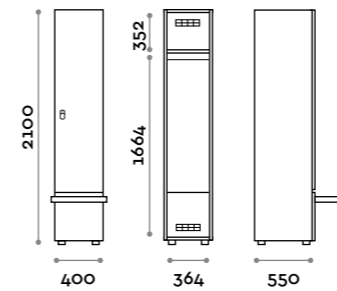

TSANB34-23
Singola colonna 1 ante per panca a sbalzo
Single column 1-tier locker, cantilevered
bench version