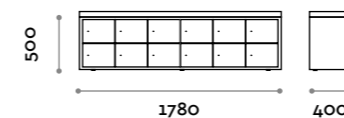

TRAFFIC2S / TRAFFIC2S-W

Panca singola con 12 vani chiusi
Single seat bench with 12 closed compartments