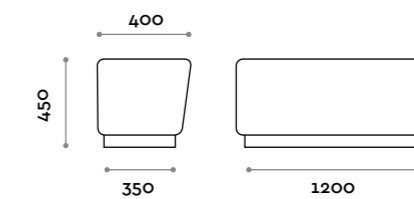

Skirting board in three colors: silver, black, white.

Seduta / Seat

Ecopelle standard
Standard eco-leather

THE SWATCH BOOK

PSG80S

PSG120S

PSGANG

Up