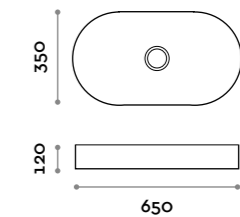

SHAPE65

Lavabo in ceramica ovale
Oval ceramic sink