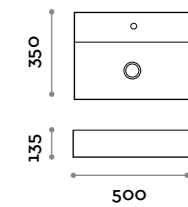

Block

Lavabo in ceramica, installazione a parete con piletta in ceramica a scarico libero

Wall-mounted ceramic washbasin with free discharge ceramic drain

Lavabo / Sink

Colori opachi
Matt colors

09
Bianco

BLOCK50

1 vasca
1 sink