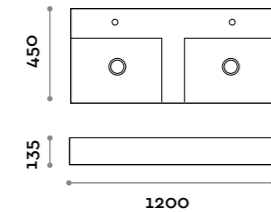

BLOCK120

2 vasche
2 sinks