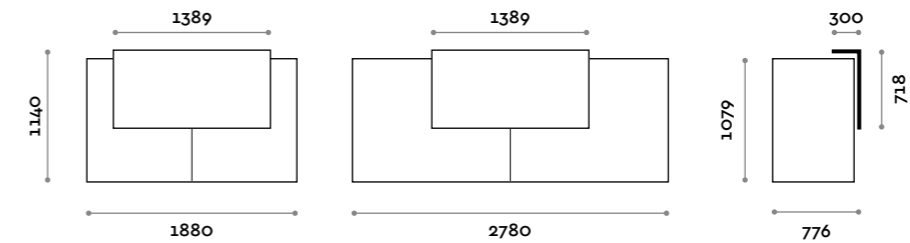

Struttura / Structure

Finiture standard
Standard finishes

Piano di lavoro / Worktop

Finiture
Finishes