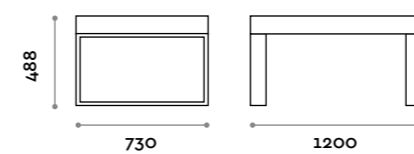

PSC120D

Panca doppia con seduta imbottita in ecopelle
Double-deep eco-leather upholstered bench