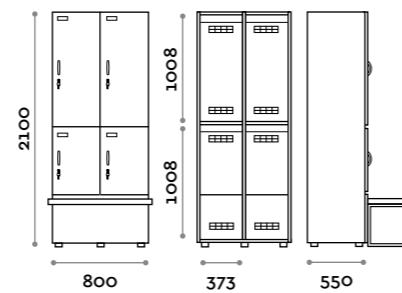

BANB45-23
Doppia colonna 4 ante per panca
Double column 2-tiers locker,
bench-version, 4 doors