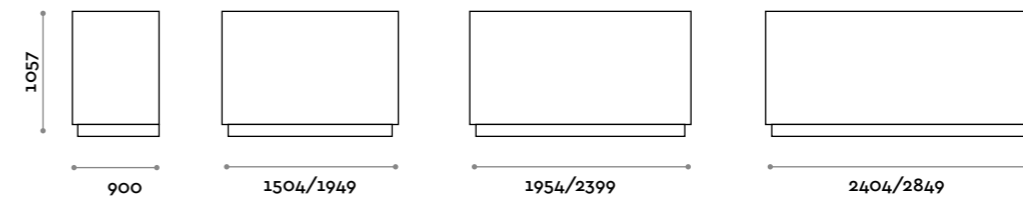

Piano di lavoro / Worktop

Finiture
Finishes

D143PS30
Grey