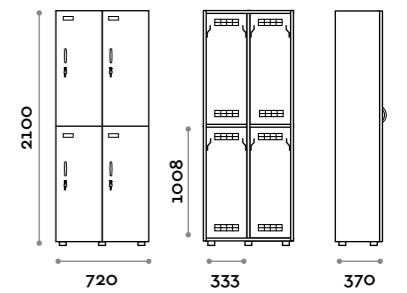

BANB72-23
Doppia colonna 4 ante
Double column 2-tiers locker, 4 doors