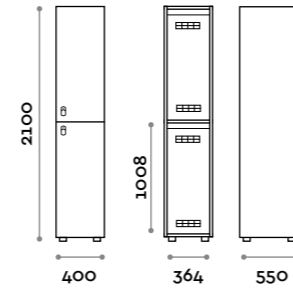

ANB32-23
Singola colonna 2 ante
Single column 2-tiers locker