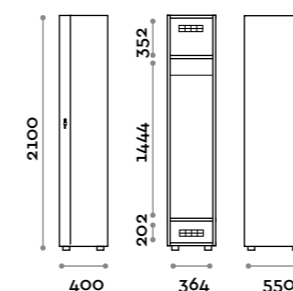

FUT31-23

Singola colonna 1 anta
Single column 1-tier locker