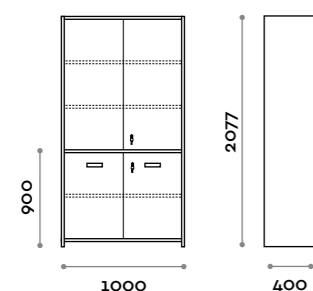

Sistema di arredo complementare a tutte le tipologie di armadi per spogliatoio, per area reception e lounge

Complementary furniture system for all locker types and for reception and lounge areas

Caratteristiche

- Mobili realizzati con pannelli in MFC spessore 18 mm bordati in ABS con colla poliuretanic
- Cerniere certificate per 80.000 cicli di apertura
- Anta e struttura in MFC in varie finiture (vedi The Swatch Book)
- Angolo di apertura dell'anta 110°
- Armadio con serratura chiave

Characteristics

- Furniture made of MFC panels thickness 18 mm edged in ABS with poliurethanic glue
- Hinges certified for 80.000 opening cycles
- Door and structure in MFC panel in various finishes (see The Swatch Book)
- Door 110° opening angle
- Cupboard with keylock

Opzionali su richiesta

- Maniglie a scelta tra tutte le tipologie
- Cerniere ammortizzate
- Zoccolo in tre colori: argento, nero, bianco

Optional upon request

- Handles to choose from all types
- Braked hinges
- Skirting board in three colors: silver, black, white

Anta e struttura / Door and Structure

Finiture standard
Standard finishes

VA100

Vetrinetta con vetri scorrevoli
Tall cabinet with glass sliding doors