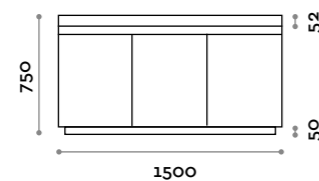

ACCSINKD150