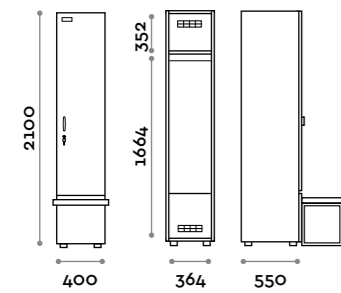

BANB34-23
Singola colonna 1 anta per panca
Single column 1-tier locker,
bench-version