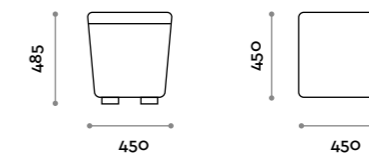

Puff

Hale Country Club & SPA

location: Hale, United Kingdom
project: Fit Interiors

Pouf trapezoidale in ecopelle ignifuga (certificazione UNI 9175 class 1IM).

Trapezoidal pouf in fire-retardant eco-leather (UNI 9175 certification class 1IM).

Seduta / Seat

Ecopelle standard
Standard eco-leather

PUFF