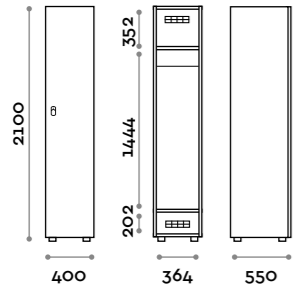

People

ANB31-23
Singola colonna 1 ante
Single column 1-tier locker