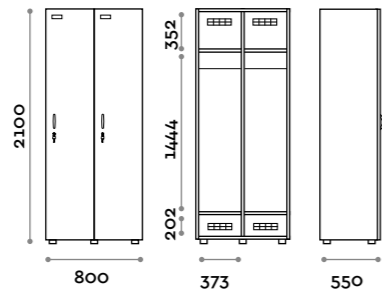

Starpool

location: Trento, Italy
project: Fit Interiors

Diesel

location: Vicenza, Italy
project: Fit Interiors

Division

BANB31-23
Singola colonna 1 anta
Single column 1-tier locker,
full length door

BANB41-23
Doppia colonna 2 ante
Double column 1-tier locker, 2 doors