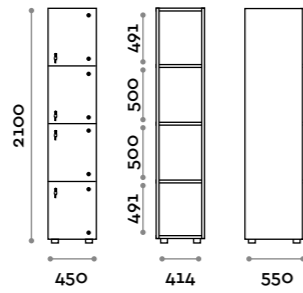

CANB4W45-23
Singola colonna 4 ante
Single column 4-tiers locker