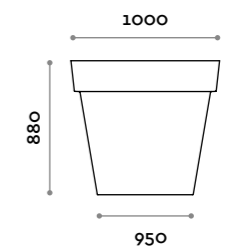

Vaso / Vase

Polietilene opaco
Matt polyethylene

BIG 1

BIG 2

Pilar

Vaso in polietilene, finitura opaca, 100% riciclabile, di varie dimensioni. Per esterni e interni.

Polyethylene vase, 100% recyclable, matt finish in various sizes. For indoor and outdoor use.