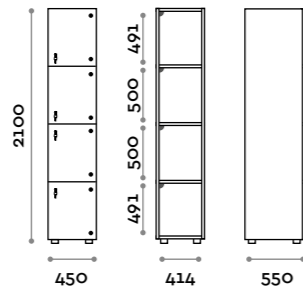

CANB4W45-24V-23
Singola colonna 4 ante con LED interno
Single column 4-tiers locker
with internal LED