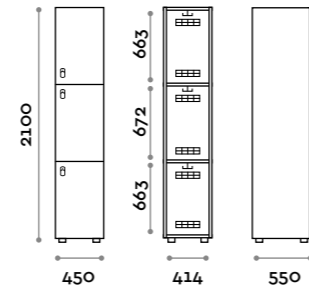

ANB023-23
Singola colonna 3 ante
Single column 3-tiers locker

ANB05-23
Singola colonna 5 ante
Single column 5-tiers locker