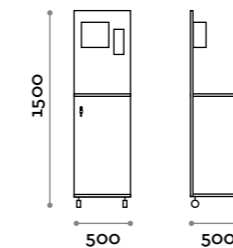

T-Rack

Struttura in MFC con divisori e ripiani a giorno oppure chiusa con ante e chiave. Per ambienti asciutti.

MFC-Structure with open compartments or with doors and keylocks. For dry environments.

Struttura / Structure

Finiture standard
Standard finishes

T-RACK1

Mobile scarpiera con 32 vani chiusi con chiave
Shoerack with 32 keylocked compartments

T-RACK2

Mobile scarpiera con 32 vani a giorno
Shoerack with 32 open compartments

Hello

Sanitizer Station

Mobile su ruote in MFC, completo di dispenser carta antibatterico, dispenser gel igienizzante antibatterico con pulsante e bidone porta rifiuti. Due vani interni chiusi con anta e chiave

Sanitizer Station

Cabinet in MFC on wheels, complete with antibacterial paper dispenser, antibacterial gel dispenser with pushbutton and waste bin in PVC. The cabinet can be closed with a lockable door.

Struttura / Structure

Finiture standard
Standard finishes

HELLOSS

Sanitizer Totem

Mobile su base fissa, completo di dispenser carta, dispenser gel igienizzante antibatterico automatico e bidone porta rifiuti. Cassa in MFC, anta in HPL. Vano interno chiusura con chiave.

Sanitizer Totem

Cabinet complete with paper dispenser, hands-free antibacterial gel dispenser and waste bin in PVC. The cabinet can be closed with a lockable door. Frame in MFC, door in HPL.

Struttura / Structure

Finiture
Finishes

Anta / Door

HPL

HELLOST