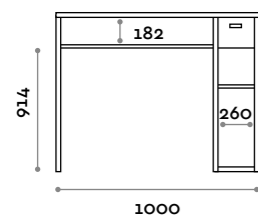

ACCTRAIN100