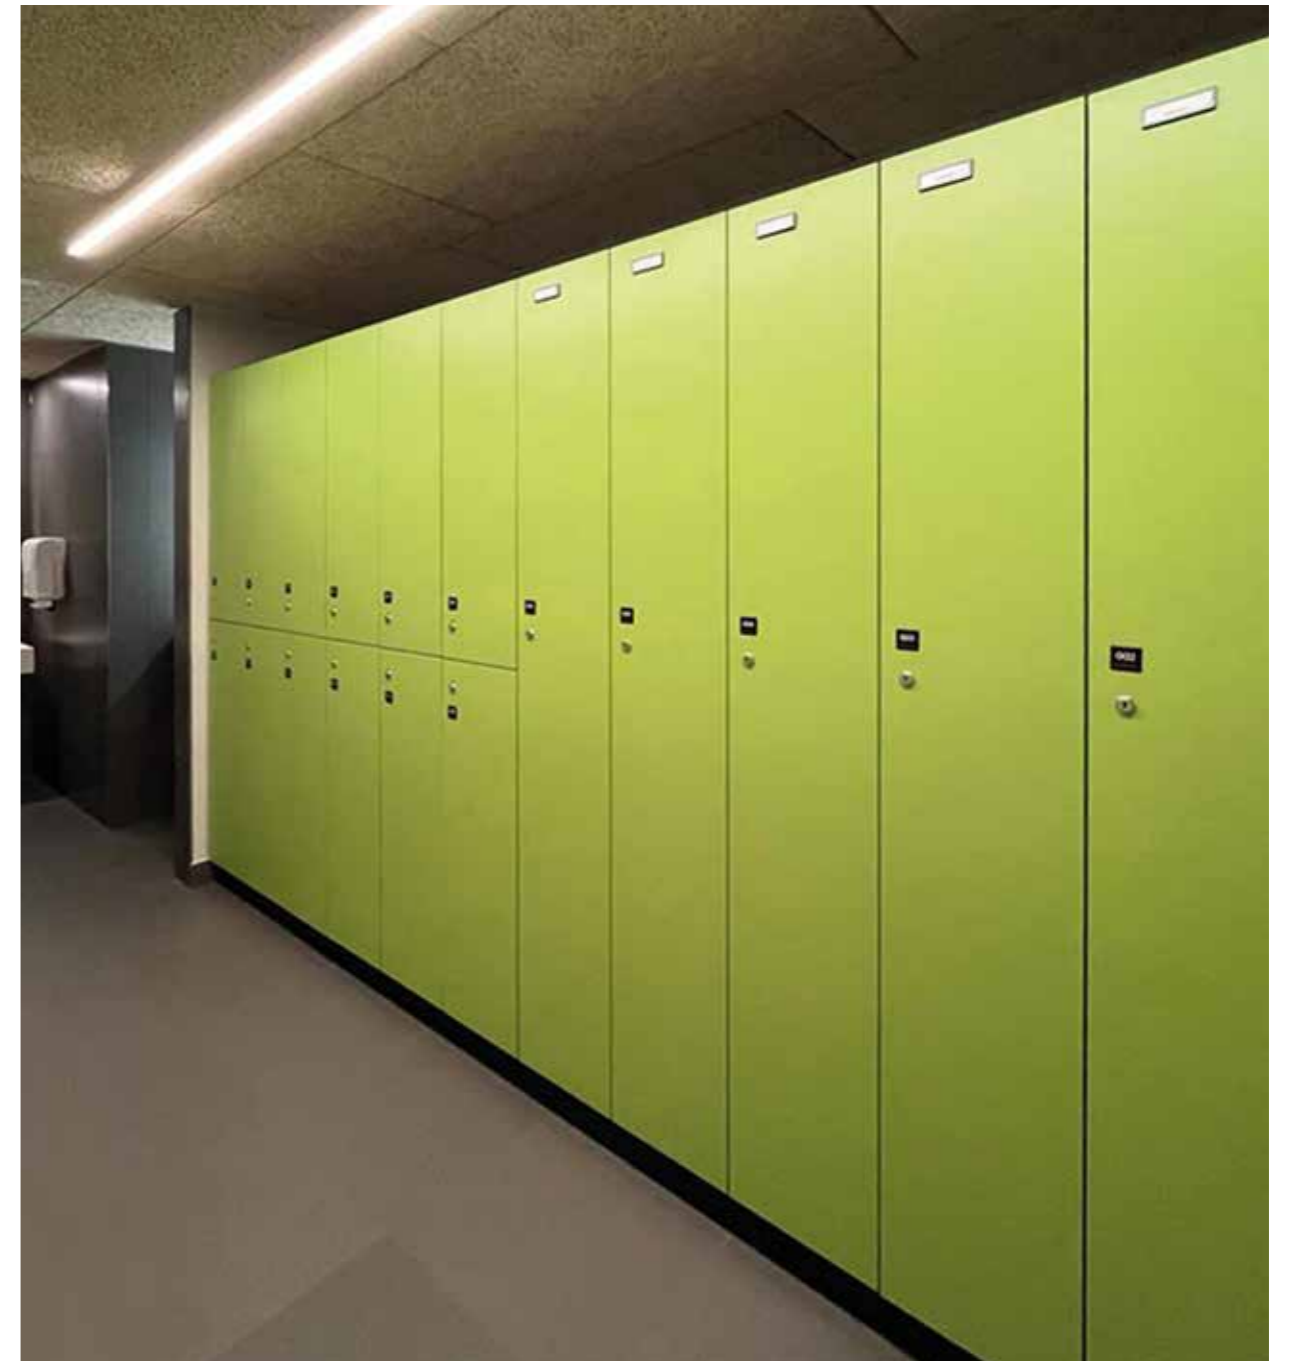

Characteristics

- Single and double column lockers, height with skirting board 2170 mm
- Locker made of MFC panels thickness 18 mm edged in ABS with poliurethanic glue
- Ventilation grids
- Bar for coat hangers or hook for each compartment
- Adjustable feet
- Hinges certified for 80.000 opening cycles
- Door 155° opening angle
- Locker nameplate
- Bridge handle
- Keylocks (with 2 keys + numbered locker key wrist strap)

Optional

- Door in MFC panel in various finishes (see The Swatch Book)
- Internal structure in two colors: grey or cashmere

Optional upon request

- Braked hinges
- Document holder
- Mirrors
- Storage basket
- Plastic hanger (only for lockers depth 550 mm)
- Anti-theft wooden hanger (only for lockers depth 550 mm)
- USB socket
- Shoe rack
- End side panels or end side panels with LED
- End side panels rounded
- Rounded panel for internal corner
- Rounded panel for external corner
- Upper veil
- Top or top with LED
- Sloping top
- Skirting board in three colors: silver, black, white
- Other types of lock (pag. 152-155)

Anta / Door

Finiture standard
Standard finishes

THE SWATCH BOOK

Struttura / Structure

Finiture
Finishes

D143PS30
Grey

6577ST
Cashmere

Maniglia / Handle

Starpool

location: Trento, Italy
project: Fit Interiors