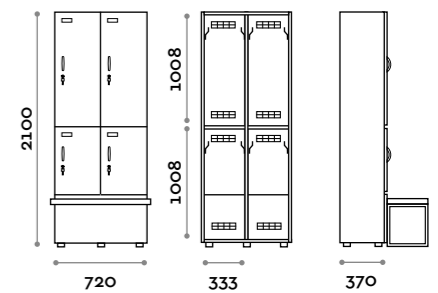

BANB75-23
Doppia colonna 4 ante per panca
Double column 2-tiers locker,
4 doors, bench-version