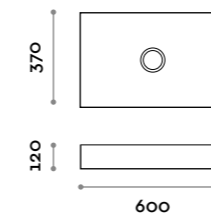

Base

Mobile lavello in multistrato marino laminato (Lavabo e miscelatore non inclusi). Ante con cerniere ammortizzate e maniglie a gola.

Sink cabinet made in laminated marine plywood (Sink and water tap not included). Doors with braked hinges and groove handles.

Mobile / Cabinet

Finiture standard
Standard finishes

ACCSINKD100

ACCSINKD150

ACCSINKD200

Mensola in multistrato marino laminato (Lavabo e miscelatore non inclusi)

Shelf in laminated marine plywood (Sink and water tap not included)

Mensola / Shelf

Finiture standard
Standard finishes

ACCSINK

Shape

Lavabo in ceramica, installazione in appoggio con piletta in ceramica a scarico libero.

Ceramic countertop sink with drain and free discharge

Lavabo / Sink

Colori opachi
Matt colors

SHAPE60

Lavabo in ceramica rettangolare
Rectangular ceramic sink

SHAPE40

Lavabo in ceramica tondo
Rounded ceramic sink

SHAPE65

Lavabo in ceramica ovale
Oval ceramic sink

Miscelatori / Faucets

RUBIO2

Miscelatore monocomando, soprapiano per lavabo, comando a leva.
Countertop lever mixer tap.

RUBIO3

Miscelatore monocomando a parete con comando a leva, completo di parti da incasso.
Single lever built-in faucet for sink, complete with built-in parts.

RUBIO4

Miscelatore monocomando a parete su piastra con comando a leva, completo di parti da incasso.
Single lever built-in faucet for sink with cover, complete with built-in parts.