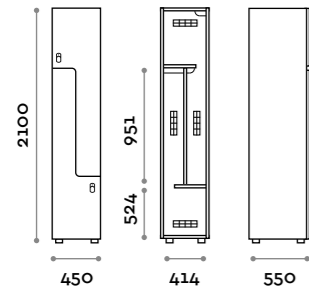

ANB12-23
Singola colonna 2 ante per panca
Single column 2-tiers locker, bench version