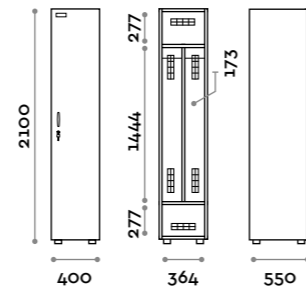

BANB33-23
Singola colonna 1 anta
Single column 1-tier locker