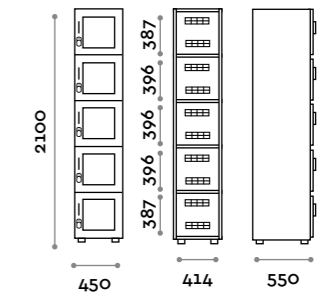

IND05-23

Singola colonna 5 ante
Single column locker with 5 framed door