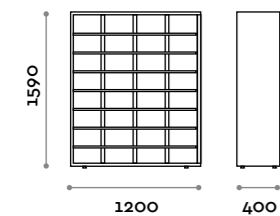

T-RACK2

Mobile scarpiera con 32 vani a giorno
Shoerack with 32 open compartments