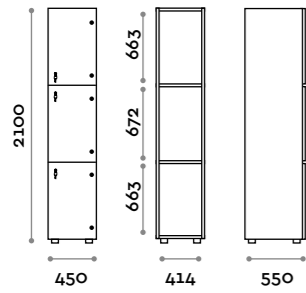

Collective

CANB3W45-23
Singola colonna 3 ante
Single column 3-tiers locker