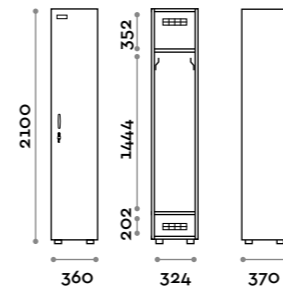

BANB51-23
Singola colonna 1 anta
Single column 1-tier locker