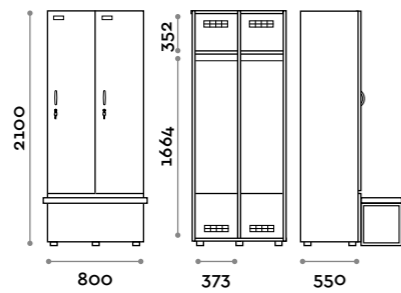

BANB44-23
Doppia colonna 2 ante per panca
Double column 1-tier locker,
2 doors, bench-version