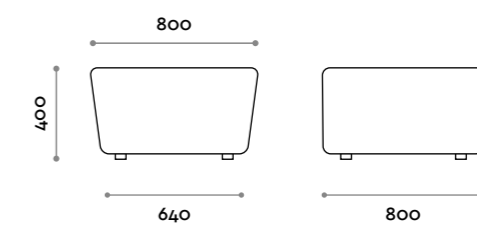

Seduta / Seat

Ecopelle standard
Standard eco-leather

LINGOTTO80S

LINGOTTO120S

Combo

Nemea

location: Naples, Italy
project: Studio AArchitetti Noorda Schiavon

Combo