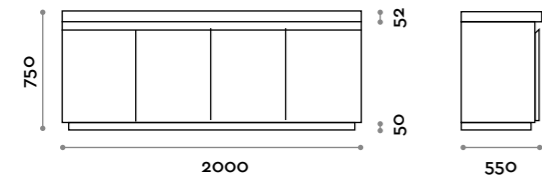

ACCSINKD200

Mensola in multistrato marino laminato (Lavabo e miscelatore non inclusi)

Shelf in laminated marine plywood (Sink and water tap not included)

Mensola / Shelf

Finiture standard
Standard finishes