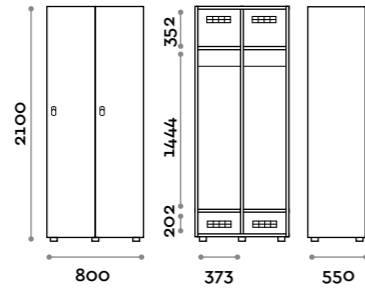

ANB41-23
Doppia colonna 2 ante
Double column 1-tier locker