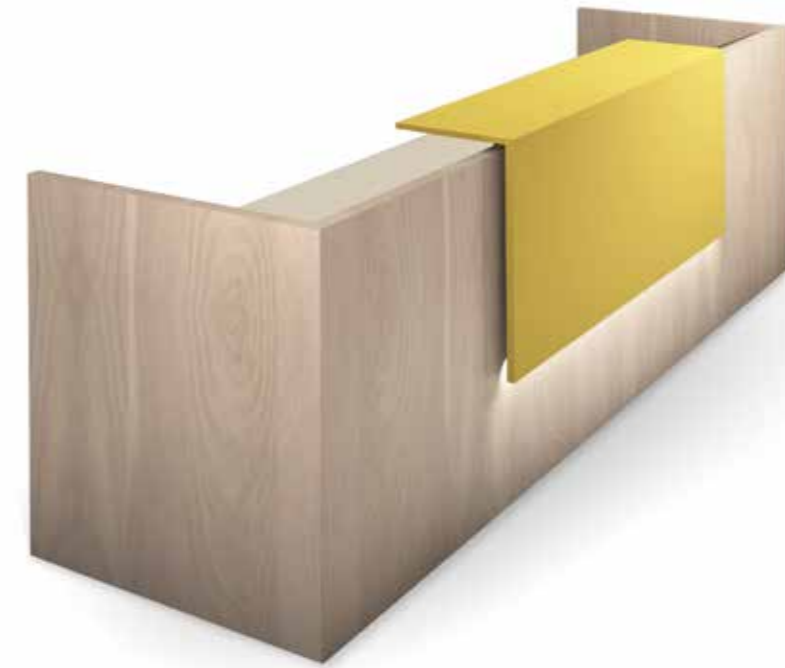

Audace

location: Lecco, Italy
project: Fit Interiors

Alpha

6 Padel

location: Milan, Italy
project: Fit Interiors

Bancone modulare in MFC con luci LED.

Modular counter made of MFC with LED lighting

Struttura / Structure