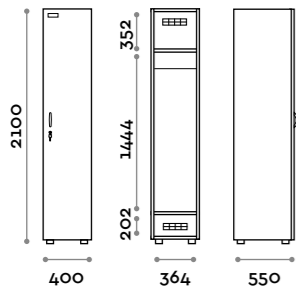

Division

BANB31-23
Singola colonna 1 anta
Single column 1-tier locker,
full length door