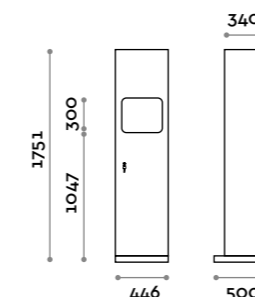

T-Rack

Struttura in MFC con divisori e ripiani a giorno oppure chiusa con ante e chiave. Per ambienti asciutti.

MFC-Structure with open compartments or with doors and keylocks. For dry environments.

Struttura / Structure

Finiture standard
Standard finishes

T-RACK1

Mobile scarpiera con 32 vani chiusi con chiave
Shoerack with 32 keylocked compartments

T-RACK2

Mobile scarpiera con 32 vani a giorno
Shoerack with 32 open compartments

Hello

Sanitizer Station

Mobile su ruote in MFC, completo di dispenser carta antibatterico, dispenser gel igienizzante antibatterico con pulsante e bidone porta rifiuti. Due vani interni chiusi con anta e chiave

Sanitizer Station

Cabinet in MFC on wheels, complete with antibacterial paper dispenser, antibacterial gel dispenser with pushbutton and waste bin in PVC. The cabinet can be closed with a lockable door.

Struttura / Structure

Finiture standard
Standard finishes

HELLOSS

Sanitizer Totem

Mobile su base fissa, completo di dispenser carta, dispenser gel igienizzante antibatterico automatico e bidone porta rifiuti. Cassa in MFC, anta in HPL. Vano interno chiusura con chiave.

Sanitizer Totem

Cabinet complete with paper dispenser, hands-free antibacterial gel dispenser and waste bin in PVC. The cabinet can be closed with a lockable door. Frame in MFC, door in HPL.

Struttura / Structure

Finiture
Finishes

Anta / Door

HPL

HELLOST