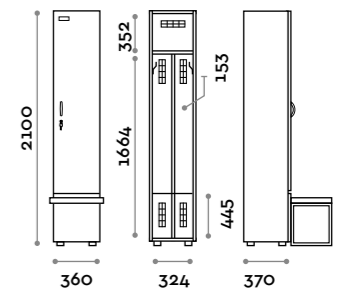

BANB56-23
Singola colonna 1 anta per panca
Single column 1-tier locker,
bench-version