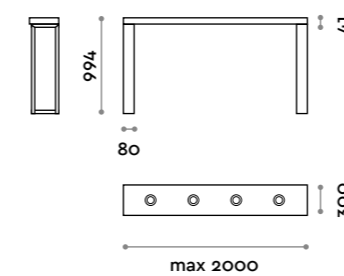

Jump

location: Bergamo, Italy
project: Fit Interiors

Mensola in finto spessore h 70 mm, con struttura in MDF laminato e boccole portaphon in alluminio.

Floating shelf with aluminium hair-dryer slots, 70 mm thick with laminated MDF structure.

Mensola / Shelf

Finiture standard
Standard finishes

ACCMES

Mensola spessore h 41 mm, con struttura in MDF laminato e boccole portaphon in alluminio.
Gambe in acciaio verniciato, mensola max 2 mt.

Floating shelf with aluminium hair-dryer slots, 41 mm thick with laminated MDF structure.
Painted steel legs, shelf length up to 2 m

Mensola / Shelf

Finiture standard
Standard finishes

Gambe / Legs

Acciaio verniciato
Painted steel

ACCMEN-20