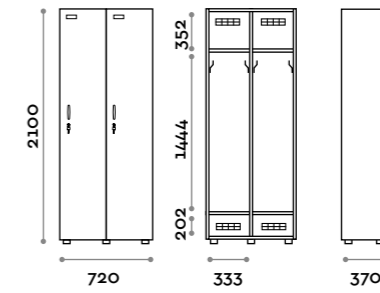

BANB71-23
Doppia colonna 2 ante
Double column 1-tier locker, 2 doors