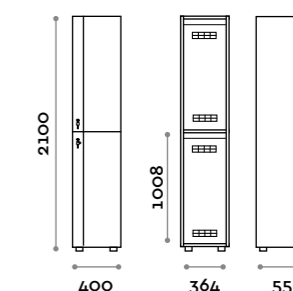

FUT32-23

Singola colonna 2 ante
Single column 2-tiers locker