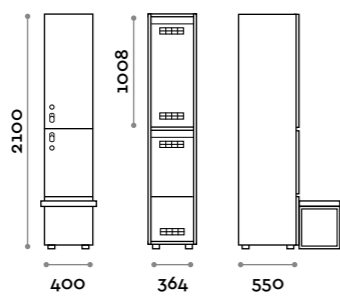

VANB35-23
Singola colonna 2 ante per panca
Single column 2-tiers locker, bench version