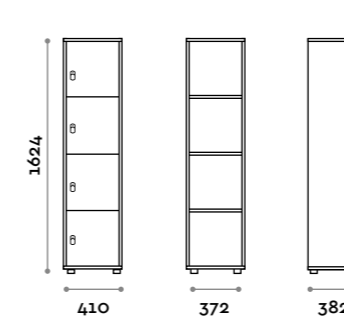

Harbour Club Chelsea

location: London, United Kingdom
project: Hadfield, Cawkwell, Davidson

APV04
Portacaschi 4 ante
Helmet storage with 4 doors