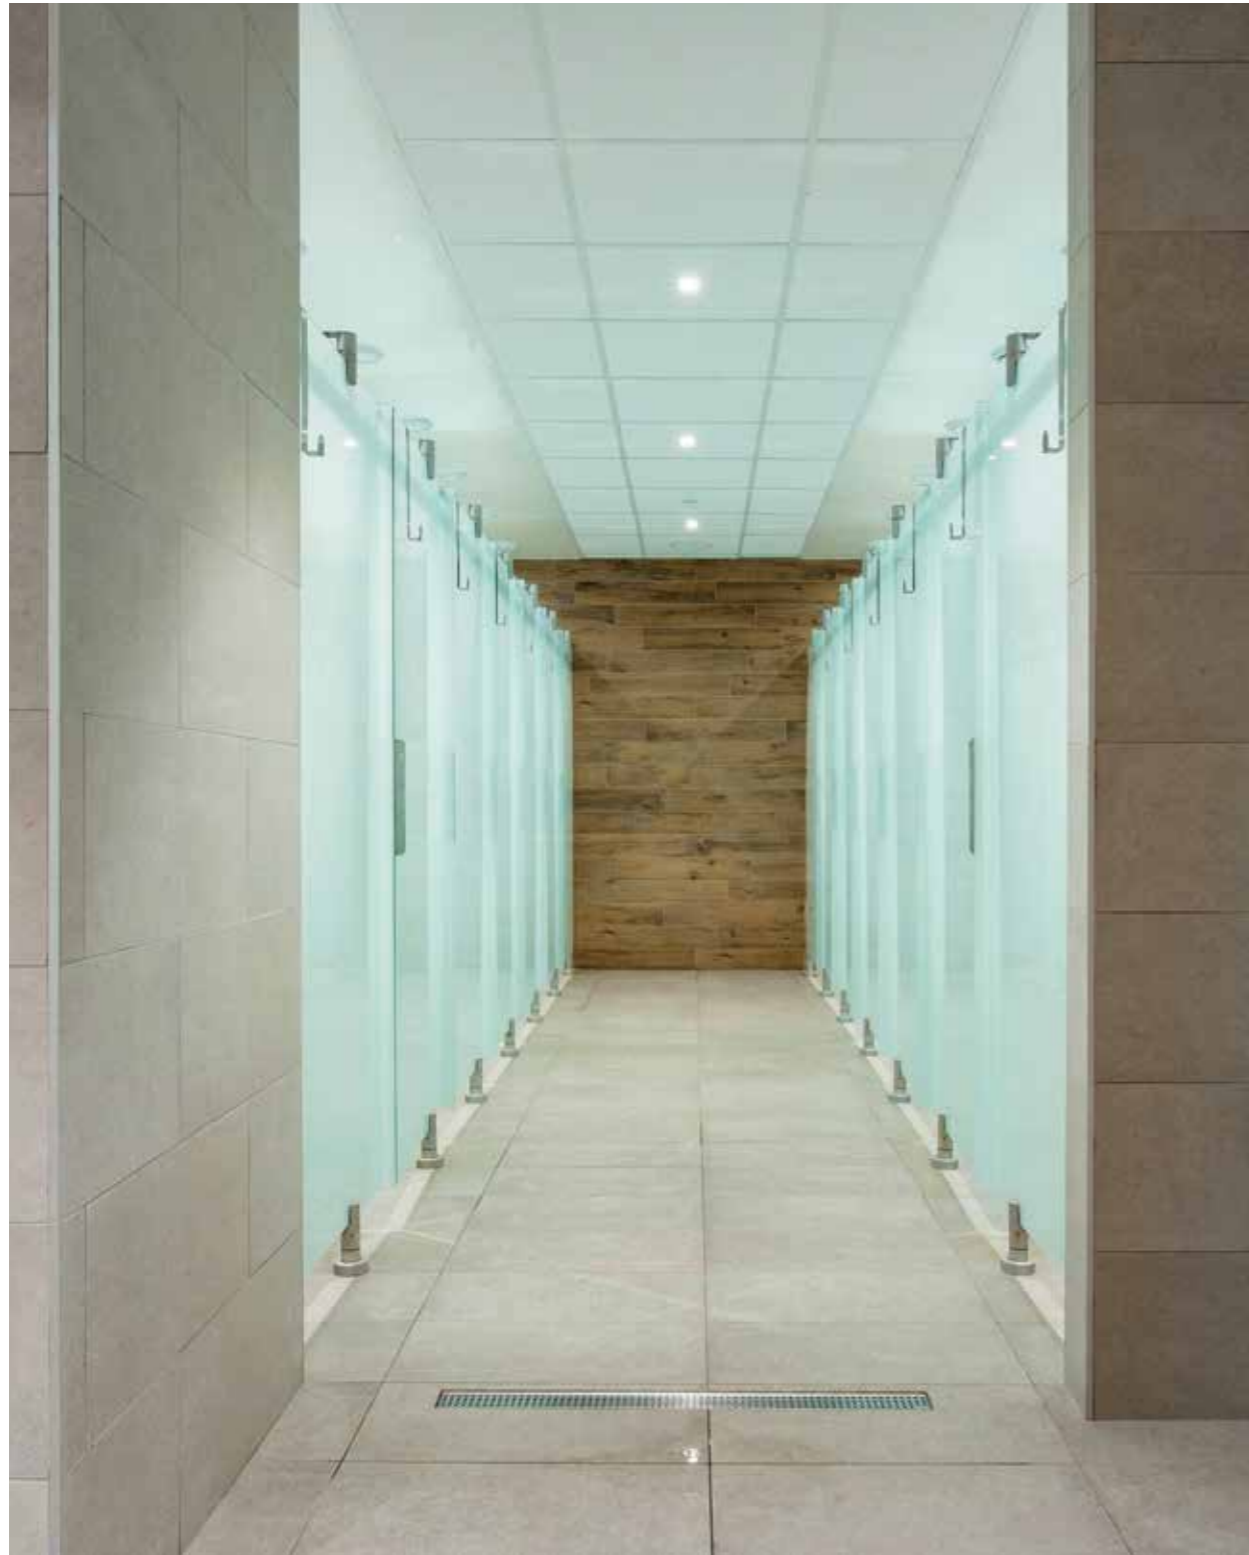

Planet Wellness Village

location: Lugano, Switzerland
project: arch. Silvia Giannini, Studio RAL3020

Studio S

David Lloyd

location: Milan, Italy
project: arch. Luciano Messina

Ante e divisori/ Doors and partitions