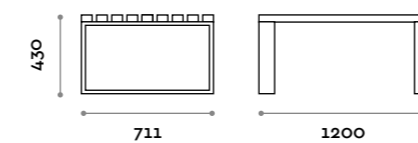

PSD120D

Panca doppia a doghe
Wooden slats bench, double-deep