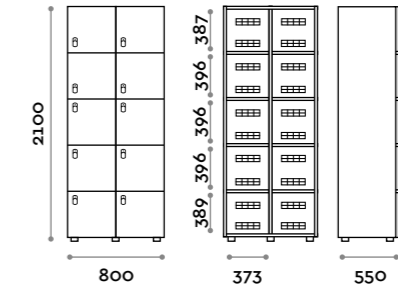

ANB4210-23
Doppia colonna 10 ante
Double column 5-tiers locker 10 doors