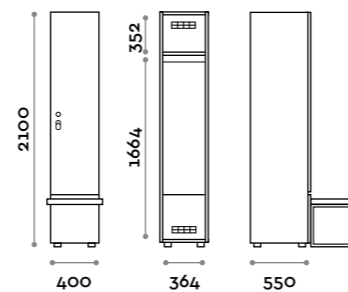

VANB34-23
Singola colonna 1 ante per panca
Single column 1-tier locker, bench version