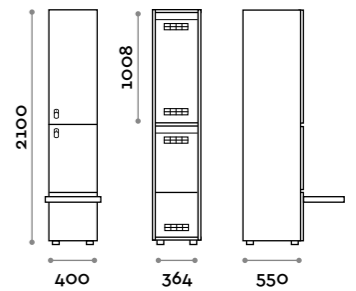

TSANB35-23
Singola colonna 2 ante per panca a sbalzo
Single column 2-tiers locker, cantilevered
bench version