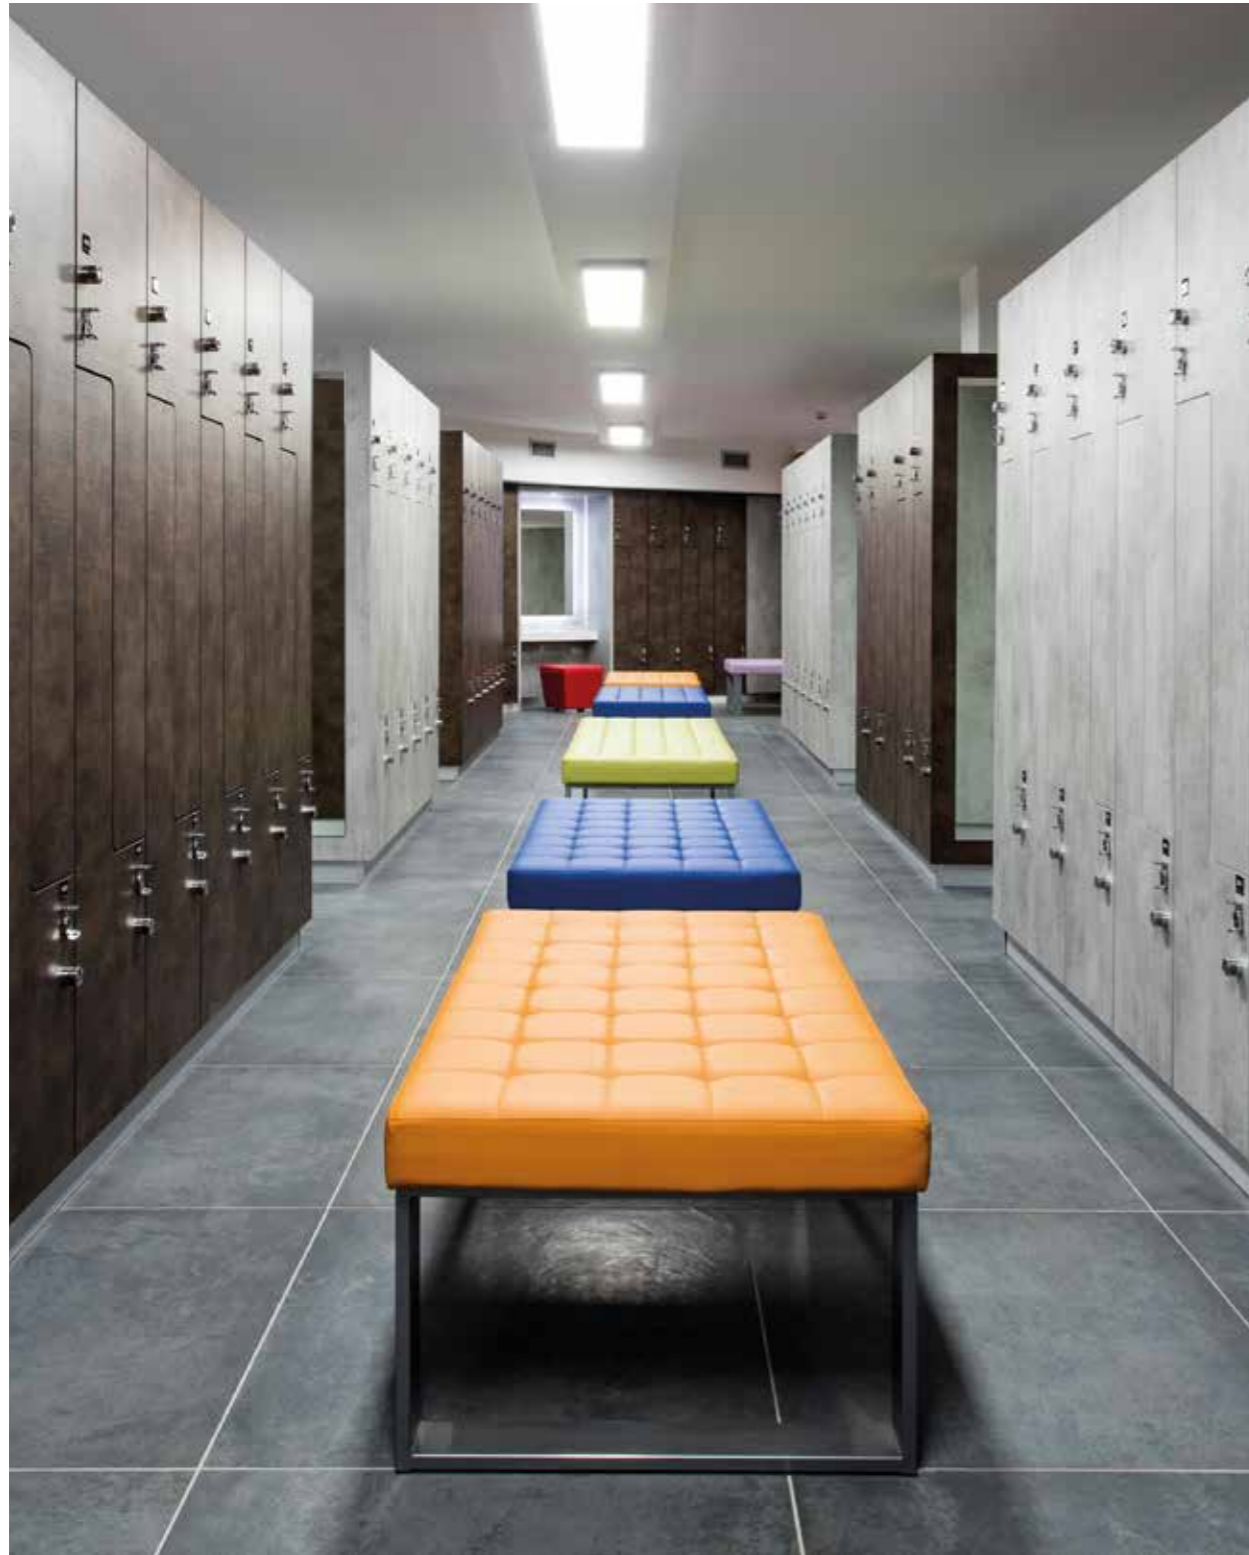

Panka

Easy Fit

location: Fiumicino, Italy
project: Spaceplanners

Telaio / Frame
Acciaio verniciato
Painted steel

Seduta / Seat
Ecopelle standard
Standard eco-leather

PSC120S

Panca singola con seduta imbottita in ecopelle
Single-deep eco-leather upholstered bench

PSC180S

Panca singola con seduta imbottita in ecopelle
Single-deep eco-leather upholstered bench

PSC120D

Panca doppia con seduta imbottita in ecopelle
Double-deep eco-leather upholstered bench

PSC180D

Panca doppia con seduta imbottita in ecopelle
Double-deep eco-leather upholstered bench

PQC120

Panca quadrata con seduta imbottita in ecopelle con porta vaso quadrato
Eco-leather upholstered square bench with square vase