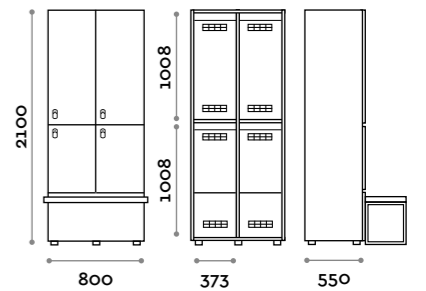

TANB35-23T
Singola colonna 2 ante per panca
Single column 2-tiers locker, bench
version

TANB45-23
Doppia colonna 4 ante per panca
Double column 2-tiers locker, bench-
version, 4 doors