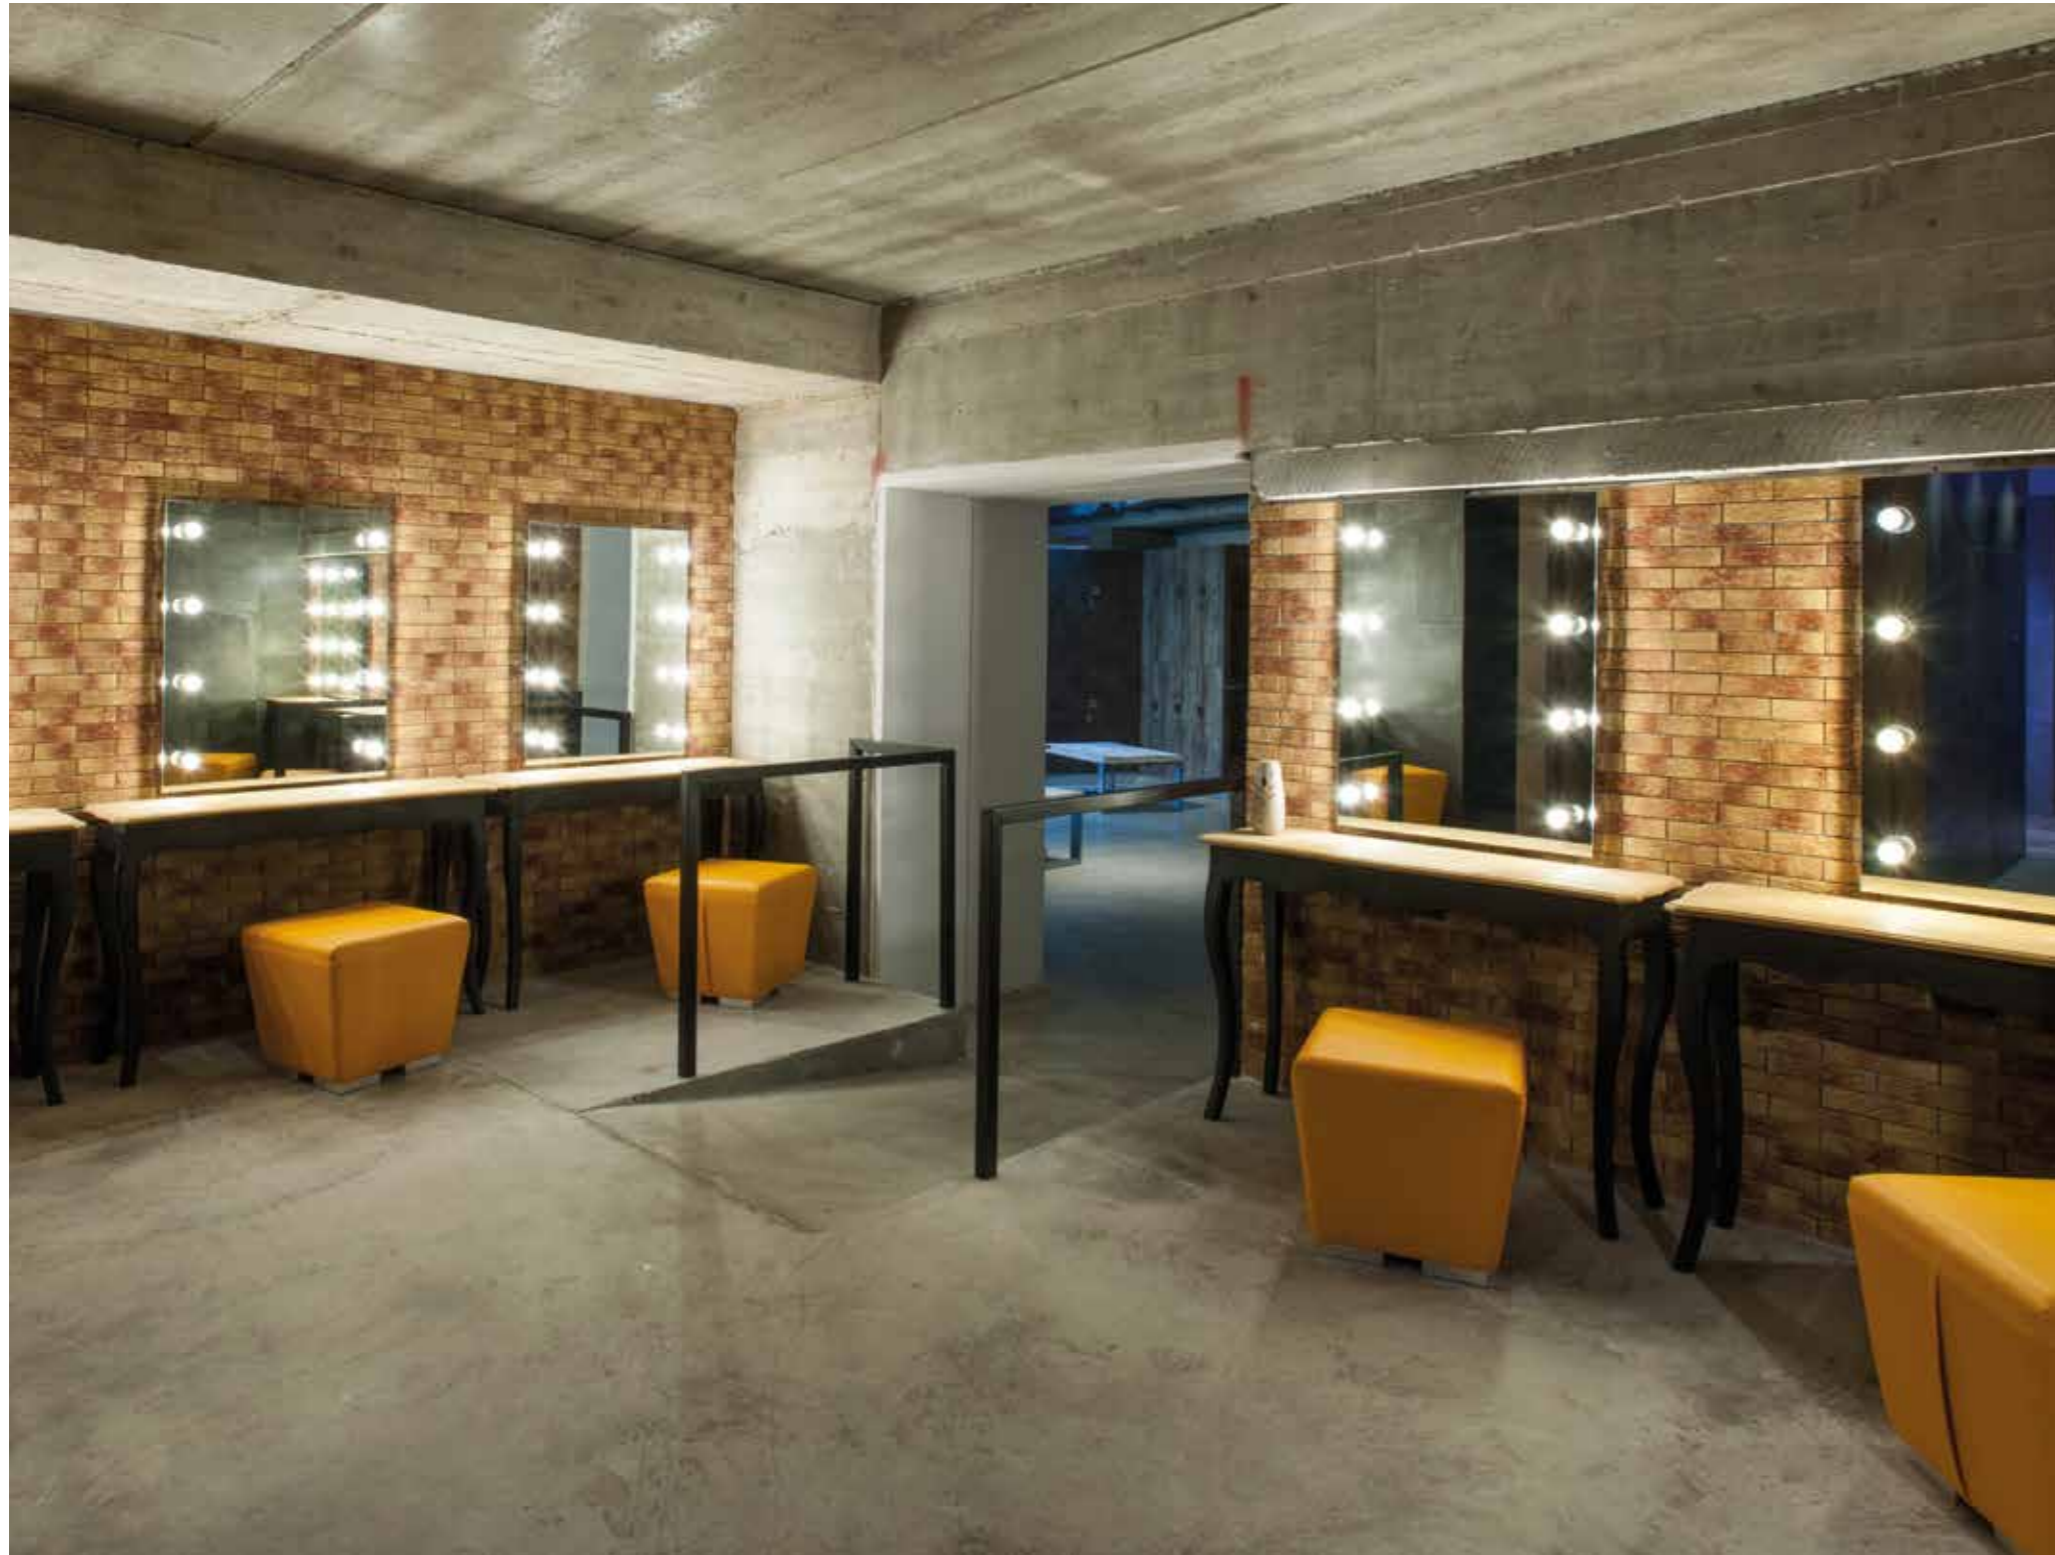

Dot Dot

Gora

location: Naples, Italy
project: arch. Massimo Giordano

1. **Specchio con bulbi LED**
2. Sensore infrarosso
   - Specchio spessore 5 mm
   - Pellicola di sicurezza
   - Funzione antiappannamento
   - Montaggio orizzontale
   - LED doppia colorazione 4000 o 6000 K
   - 220V. CE. IP44
   - sorgente luminosa di classe energetica A
   - le parti elettriche e le sorgenti LED non sono adatte per l'uso con sensori di passaggio

1. **Mirror with LED bulbs**
2. Infrared sensor
   - Mirror thickness mm 5
   - Safety film
   - Anti-fog function
   - Horizontal mounting
   - LED to choose between 4000 or 6000 K
   - 220V. CE. IP44
   - light source container element in energy class A
   - electrical parts and led sources are not suitable in presence of sensors, including sensor of movement

Specchio / Mirror

Argento
Silver

DOT DOT S

DOT DOT D

DOT DOT C