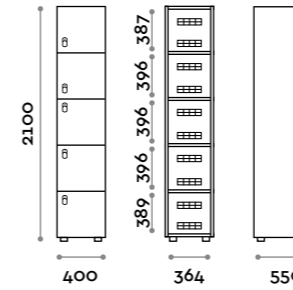

ANB325-23
Singola colonna 5 ante
Single column 5-tiers locker