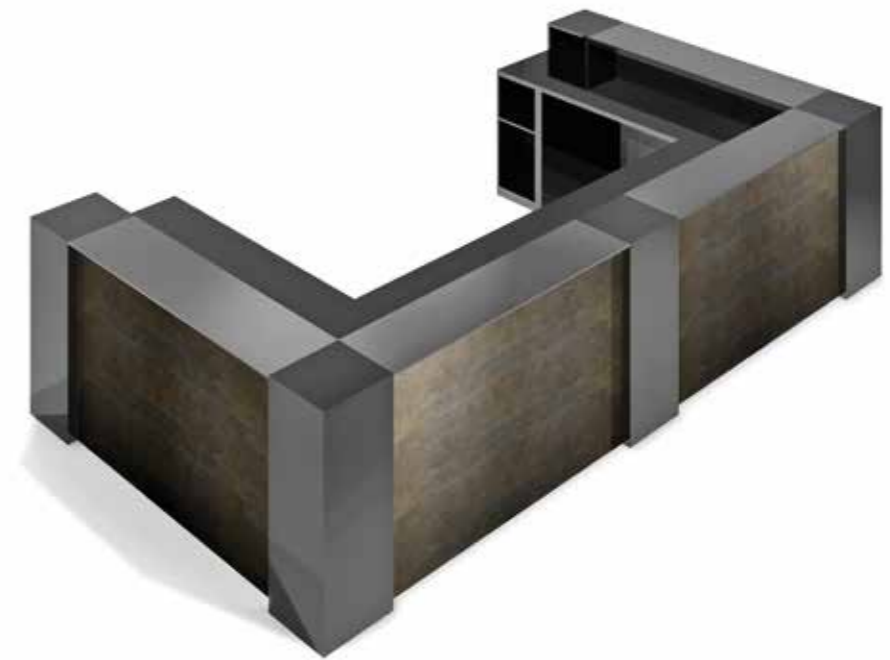

Square

One Training

location: Rotkreuz, Switzerland
project: Fit Interiors

Bancone modulare in MFC e laminato con luci LED.

Modular counter made of MFC and laminate with LED lighting

Struttura / Structure

Finiture standard
Standard finishes

Piano di lavoro / Worktop

Finiture
Finishes

Alcune possibili combinazioni
Possible compositions