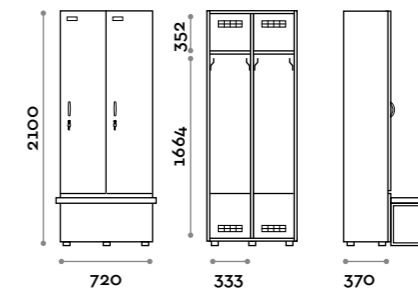

BANB74-23
Doppia colonna 2 ante per panca
Double column 1-tier locker,
2 doors, bench-version