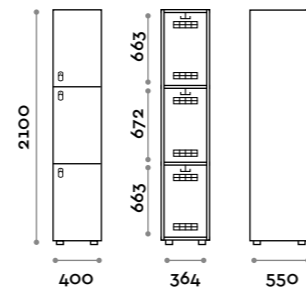

TANB323-23
Singola colonna 3 ante
Single column 3-tiers locker