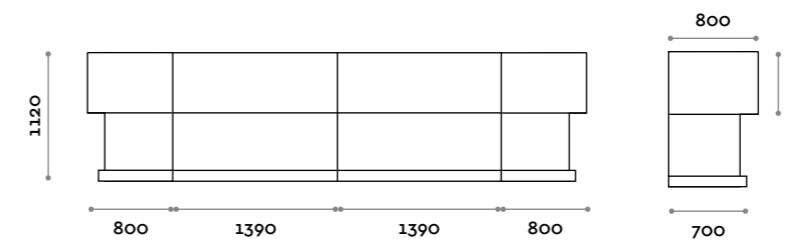

Piano di lavoro / Worktop

Finiture
Finishes