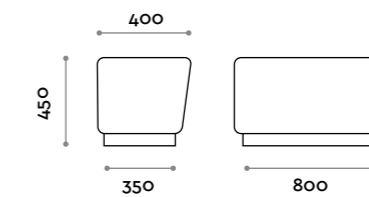

Skirting board in three colors: silver, black, white.

Seduta / Seat

Ecopelle standard
Standard eco-leather

THE SWATCH BOOK

PSG80S

PSG120S

PSGANG

Up