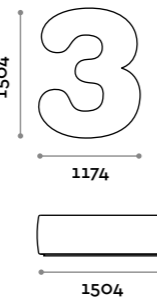

Number shaped seat with upholstery and covering in fire-retardant eco-leather (certification UNI 9175 class 1IM).

Seduta / Seat

Ecopelle standard
Standard eco-leather

NUMBERS1

NUMBERS2

NUMBERS3

NUMBERS4

NUMBERS5