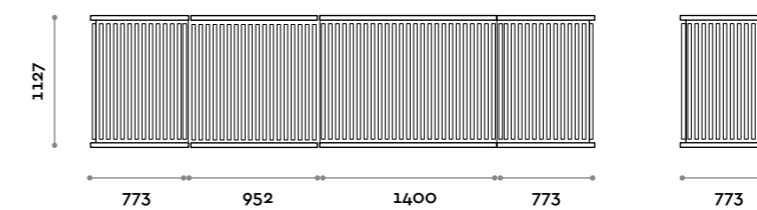

Piano di lavoro / Worktop

Finiture
Finishes