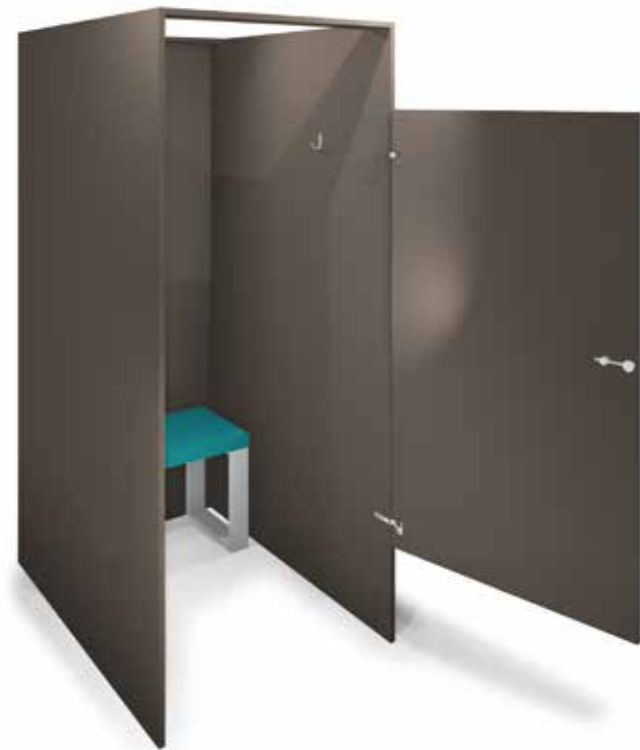

Alter

Cabina spogliatoio in MFC con anta intera e chiusura a chiave compreso di gancio appenderia interno. Panca esclusa. Per ambienti asciutti.

Free-standing changing cubicle in MFC with full door and keylock, internal hanging hook included. Bench excluded. For dry environments.

Struttura / Structure
Finiture standard
Standard finishes