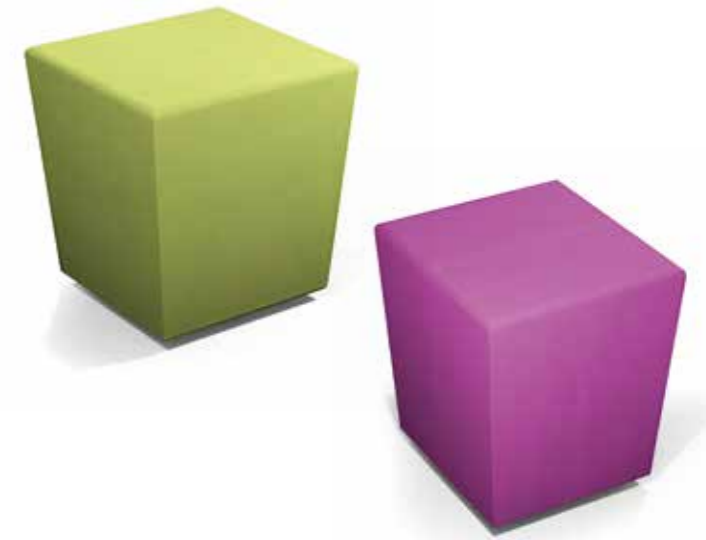

Puff

Hale Country Club & SPA

location: Hale, United Kingdom
project: Fit Interiors

Pouf trapezoidale in ecopelle ignifuga (certificazione UNI 9175 class 1IM).

Trapezoidal pouf in fire-retardant eco-leather (UNI 9175 certification class 1IM).

Seduta / Seat

Ecopelle standard
Standard eco-leather

PUFF