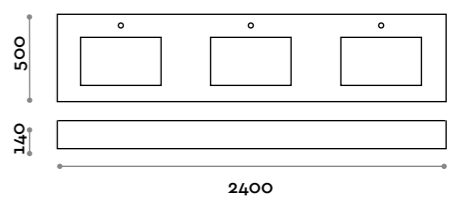

SIMPLE 3CF

Compatibile con miscelatore RUBIO1
Compatible with RUBIO1 faucet