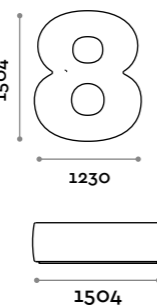

Numbers

> arch. Simone Micheli

Seduta a forma di numero con imbottitura e rivestimento in ecopelle ignifuga (certificazione UNI 9175 class 1IM).

Number shaped seat with upholstery and covering in fire-retardant eco-leather (certification UNI 9175 class 1IM).

Seduta / Seat

Ecopelle standard
Standard eco-leather

NUMBERS8

Luna

Seduta con piccolo schienale, imbottitura e rivestimento in ecopelle ignifuga (certificazione UNI 9175 class 1IM)

Circular seat with small backrest, upholstery and covering in fire-retardant eco-leather (UNI 9175 class 1IM certification).

Seduta / Seat

Ecopelle standard
Standard eco-leather

location: Borgo Valsugana, Italy
project: Fit Interiors