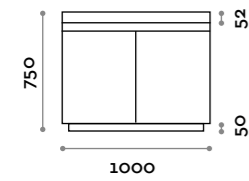

ACCSINKD100