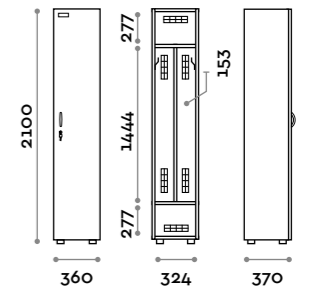

BANB53-23
Singola colonna 1 anta
Single column 1-tier locker