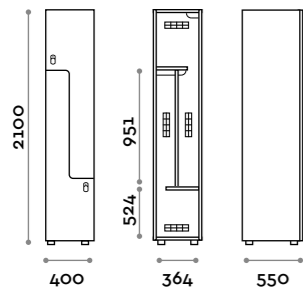

ANB39-23
Singola colonna 2 ante a "L"
Single column locker, 2 L-shaped doors