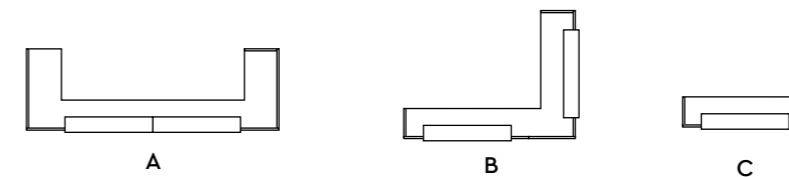

Alcune possibili combinazioni
Possible compositions