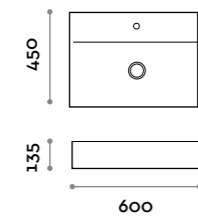

BLOCK60

1 vasca
1 sink