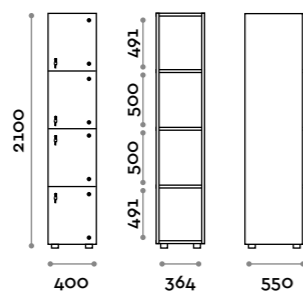

CANB4W40-23
Singola colonna 4 ante
Single column 4-tiers locker