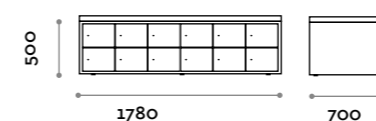

TRAFFIC2D / TRAFFIC2D-W

Panca doppia con 24 vani chiusi
Double seat bench with 24 closed compartments