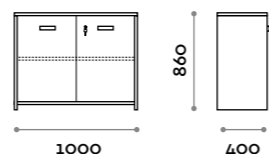

Sistema di arredo complementare a tutte le tipologie di armadi per spogliatoio, per area reception e lounge

Complementary furniture system for all locker types and for reception and lounge areas

Caratteristiche

- Mobili realizzati con pannelli in MFC spessore 18 mm bordati in ABS con colla poliuretanic
- Cerniere certificate per 80.000 cicli di apertura
- Anta e struttura in MFC in varie finiture (vedi The Swatch Book)
- Angolo di apertura dell'anta 110°
- Armadio con serratura chiave

Characteristics

- Furniture made of MFC panels thickness 18 mm edged in ABS with poliurethanic glue
- Hinges certified for 80.000 opening cycles
- Door and structure in MFC panel in various finishes (see The Swatch Book)
- Door 110° opening angle
- Cupboard with keylock

Opzionali su richiesta

- Maniglie a scelta tra tutte le tipologie
- Cerniere ammortizzate
- Zoccolo in tre colori: argento, nero, bianco

Optional upon request

- Handles to choose from all types
- Braked hinges
- Skirting board in three colors: silver, black, white

Anta e struttura / Door and Structure

Finiture standard
Standard finishes

VA100

Vetrinetta con vetri scorrevoli
Tall cabinet with glass sliding doors

MA100

Mobile con vano e ante
Cabinet with open shelves and doors

MB100

Mobile due ante con serratura
2-door cupboard with lock

ACCTWL-23

Armadio porta asciugamani a giorno con 4 ripiani
Towel storage unit with 4 racks

ACCDRT-23

Stazione asciugamani sporco/pulito con 1 anta, 2 ripiani fissi e botola in alluminio per vano raccolta
Clean/dirty towel unit with lockable door, two open racks and aluminium hole

G Club

location: Milan, Italy
project: arch. Paola Giambelli / Fit Interiors