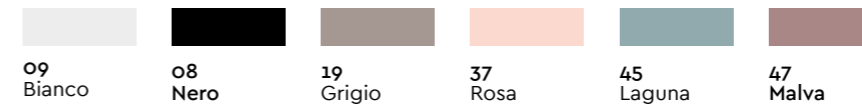

Shape

Lavabo in ceramica, installazione in appoggio con piletta in ceramica a scarico libero.

Ceramic countertop sink with drain and free discharge

Lavabo / Sink

Colori opachi
Matt colors

SHAPE60

Lavabo in ceramica rettangolare
Rectangular ceramic sink