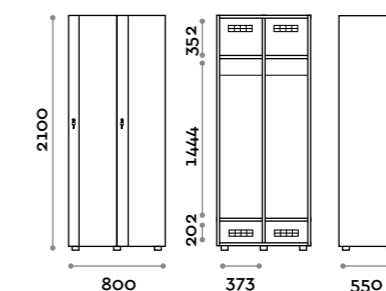

FUT41-23

Doppia colonna 2 ante
Double column 1-tier locker