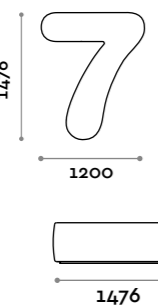

Numbers

> arch. Simone Micheli

Seduta a forma di numero con imbottitura e rivestimento in ecopelle ignifuga (certificazione UNI 9175 class 1IM).

Number shaped seat with upholstery and covering in fire-retardant eco-leather (certification UNI 9175 class 1IM).

Seduta / Seat

Ecopelle standard
Standard eco-leather

NUMBERS7

Luna

Seduta con piccolo schienale, imbottitura e rivestimento in ecopelle ignifuga (certificazione UNI 9175 class 1IM)

Circular seat with small backrest, upholstery and covering in fire-retardant eco-leather (UNI 9175 class 1IM certification).

Seduta / Seat

Ecopelle standard
Standard eco-leather

location: Borgo Valsugana, Italy
project: Fit Interiors