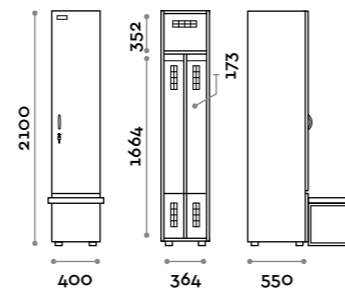

BANB36-23
Singola colonna 1 anta per panca
Single column 1-tier locker,
bench-version