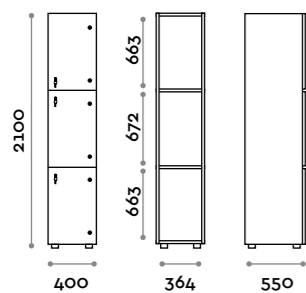

CANB3W40-23
Singola colonna 3 ante
Single column 3-tiers locker