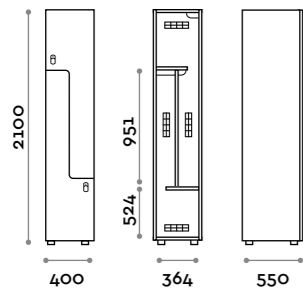

TANB39-23
Singola colonna 2 ante a "L"
Single column locker, 2 L-shaped doors