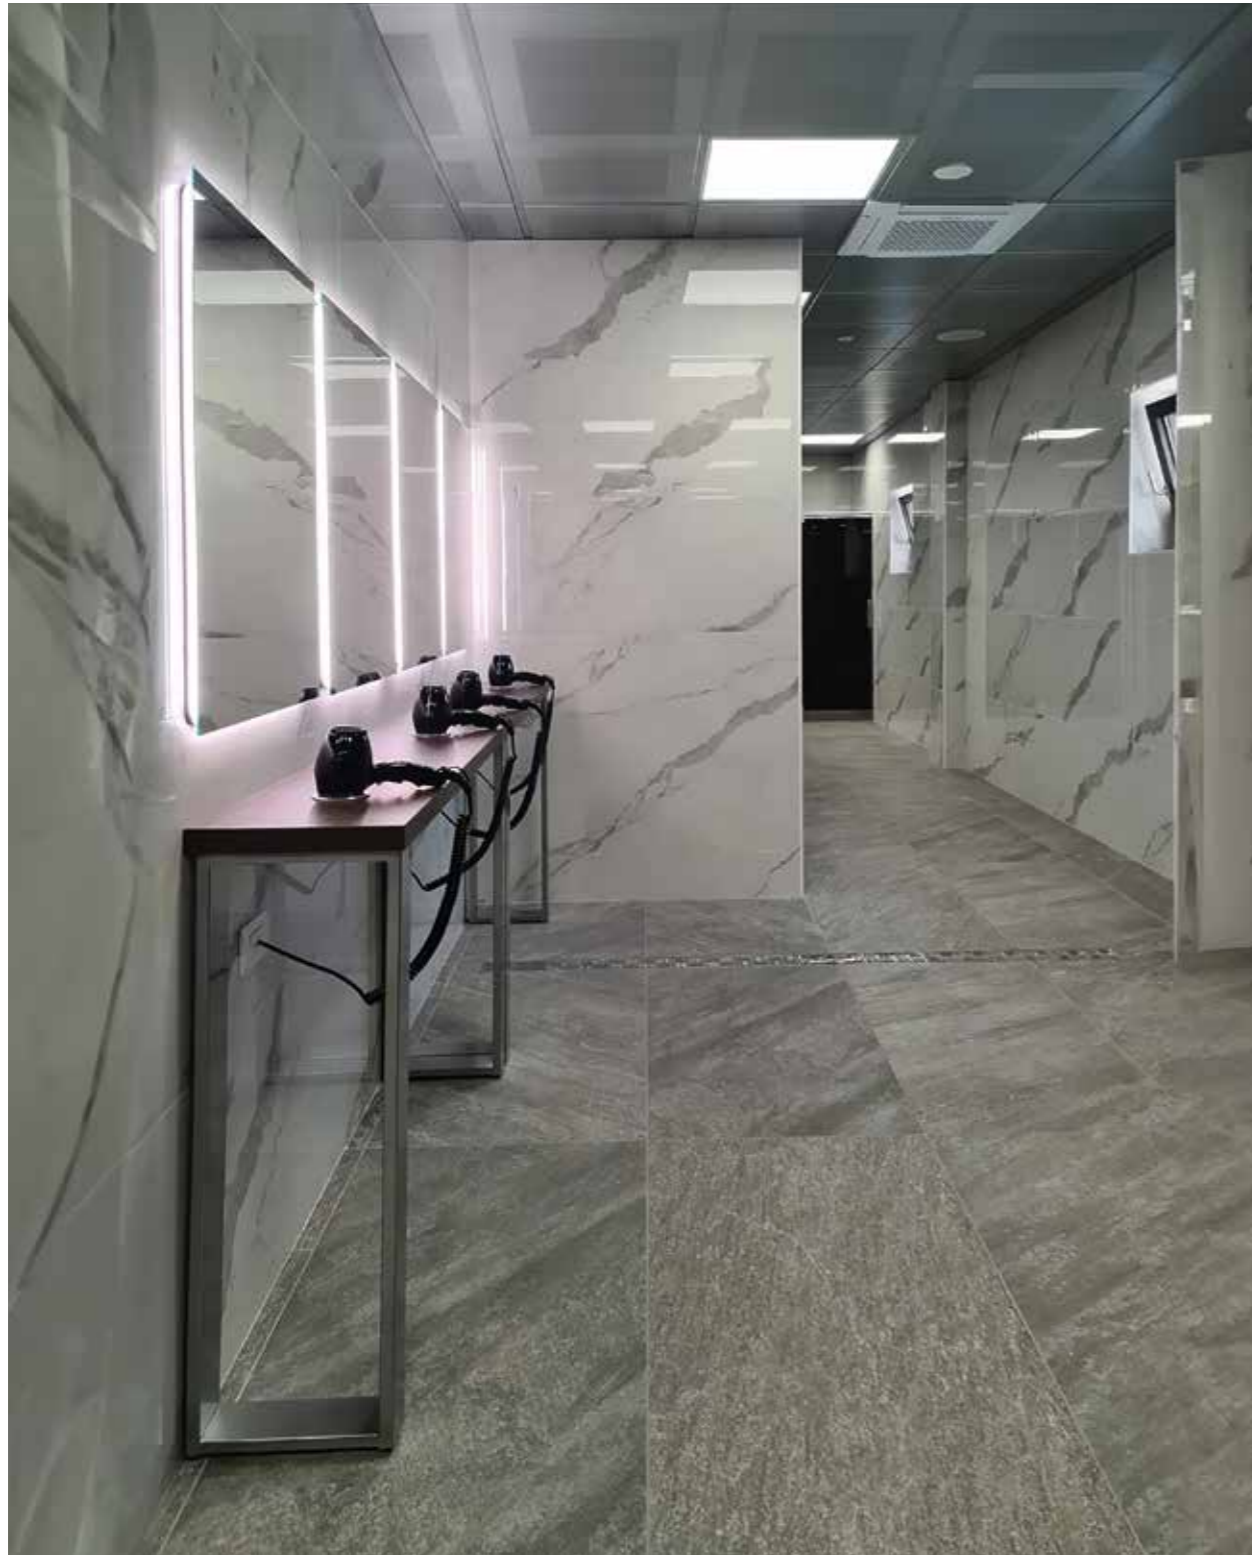

APC Padel

location: Bergamo, Italy
project: Fit Interiors

Mensola in finto spessore h 70 mm, con struttura in MDF laminato e boccole portaphon in alluminio.

Floating shelf with aluminium hair-dryer slots, 70 mm thick with laminated MDF structure.