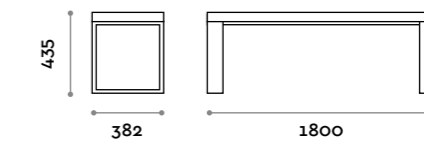

PSM180S-20

Panca singola in MDF e laminato
Single-deep bench in MDF and laminate