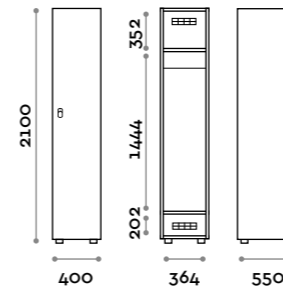

Darsena del Sale SPA

location: Cervia, Italy
project: Fit Interiors

NEXT31-23
Singola colonna 1 ante
Single column 1-tier locker