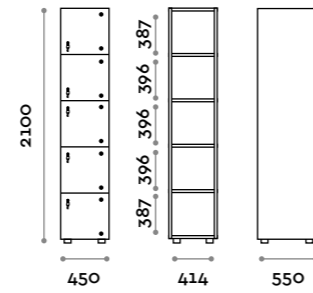

CANB5W45-23
Singola colonna 5 ante
Single column 5-tiers locker