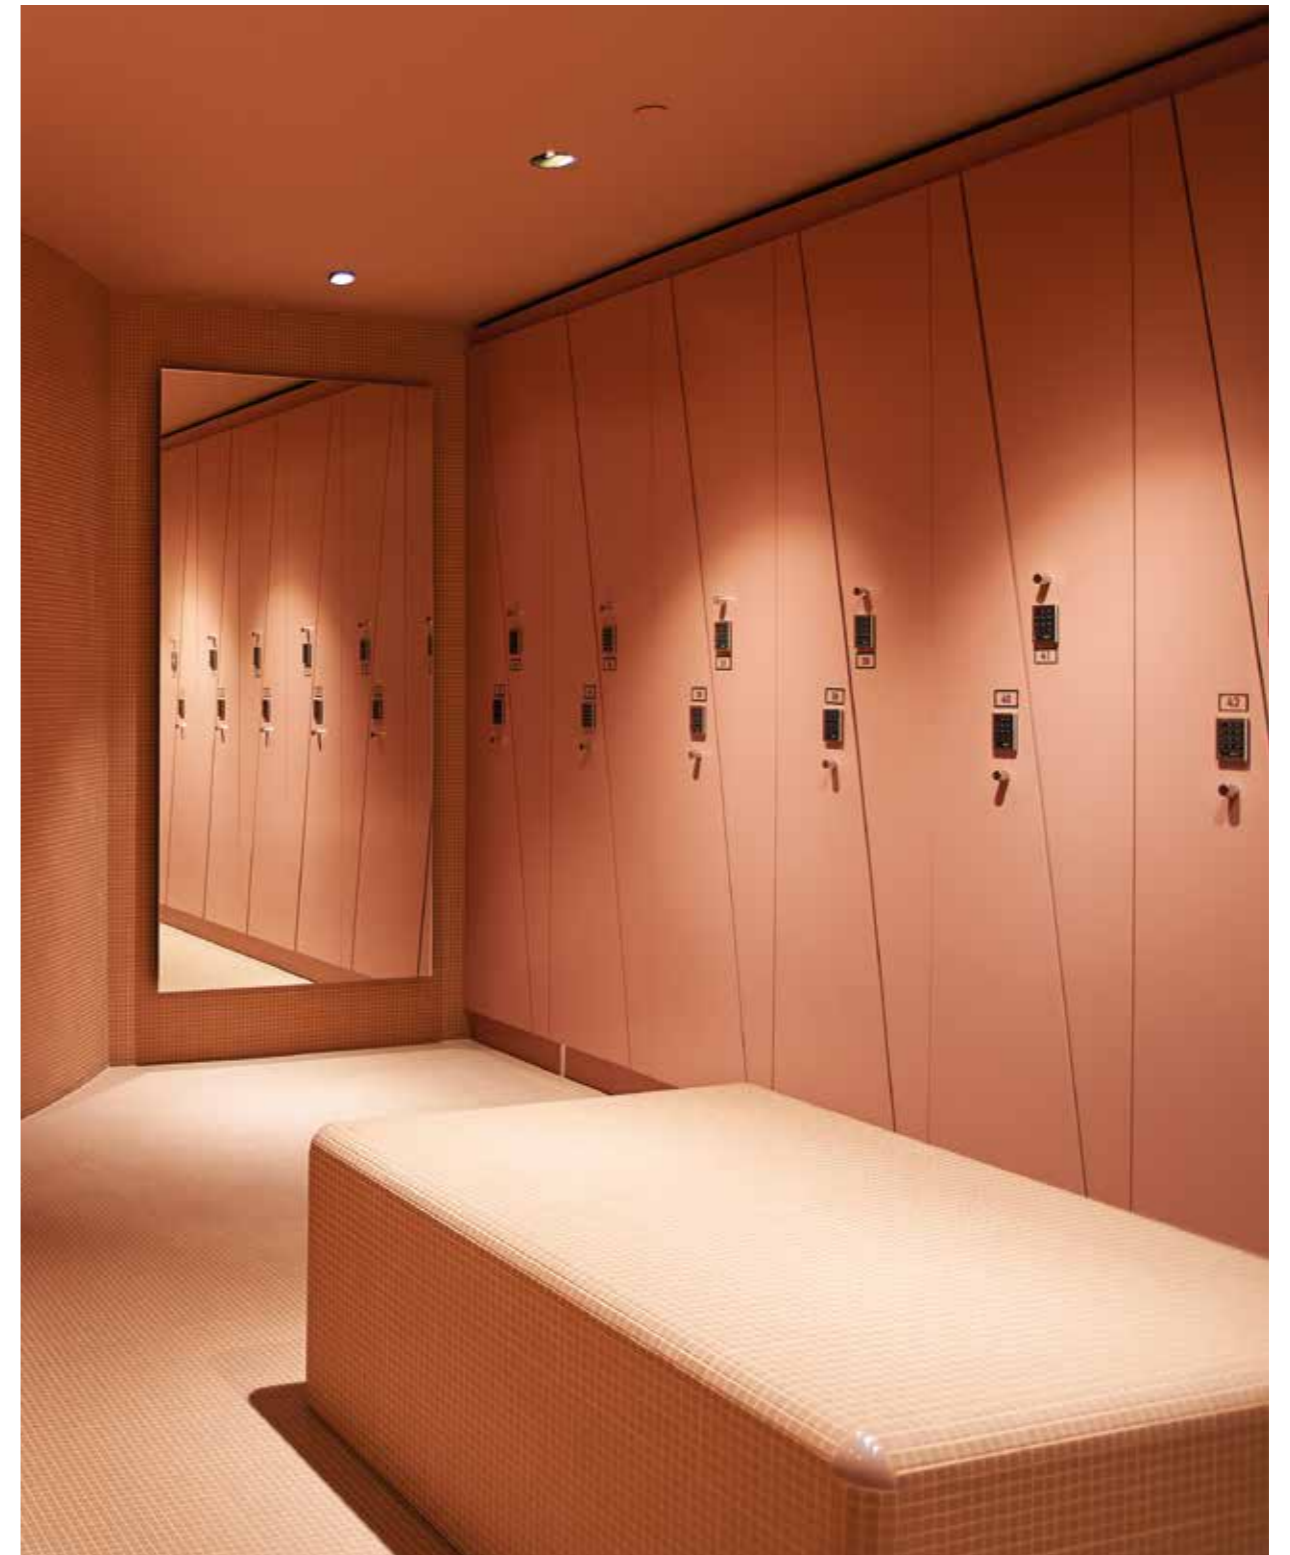

Characteristics

- Single column lockers, height with skirting board 2170 mm
- Locker made of MFC panels thickness 18 mm edged in ABS with poliurethanic glue
- Ventilation grids
- Bar for coat hangers or hook for each compartment
- Two coat hangers for compartment
- Adjustable feet
- Hinges certified for 80.000 opening cycles
- Braked hinges
- Door 155° opening angle
- Number made of PVC with Fit Interiors logo
- Padlock system

Options

- Door in MFC panel in various finishes (see The Swatch Book)
- Internal structure in two colors: grey or cashmere

Optional upon request

- Document holder
- Mirrors
- Storage basket
- Anti-theft wooden hanger
- USB socket
- Shoe rack
- End side panels or end side panels with LED
- End side panels rounded
- Rounded panel for internal corner
- Rounded panel for external corner
- Upper veil
- Top or top with LED
- Skirting board in three colors: silver, black, white
- Other types of lock (pag. 152-155)
- Handles to choose from all types
- Other types of number

Anta / Door

Finiture standard
Standard finishes

THE SWATCH BOOK

Struttura / Structure

Finiture
Finishes

D143PS30
Grey

6577ST
Cashmere

Maniglia / Handle

Lista pag. 150 / List p. 150

Galleries Lafayette

location: Paris, France
project: arch. Claire Jeancourt Galignani