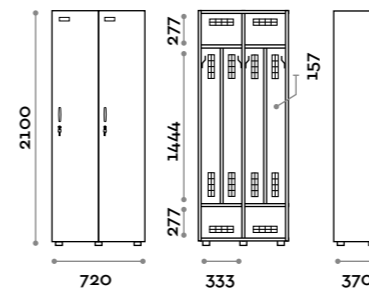

BANB73-23
Doppia colonna 2 ante
Double column 1-tier locker, 2 doors