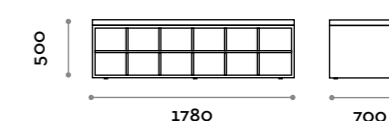

TRAFFIC4D / TRAFFIC4D-W

Panca doppia con 24 vani a giorno
Double seat bench with 24 open compartments