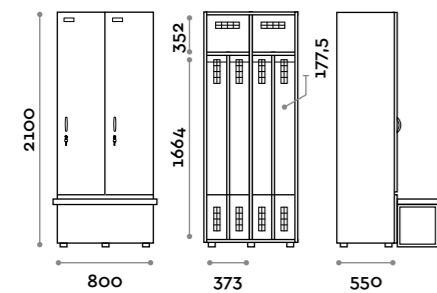

BANB46-23
Doppia colonna 2 ante per panca
Double column 1-tier locker,
2 doors, bench-version