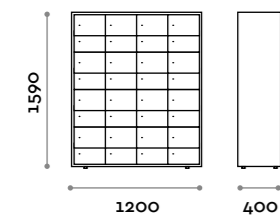

T-Rack

Struttura in MFC con divisori e ripiani a giorno oppure chiusa con ante e chiave. Per ambienti asciutti.

MFC-Structure with open compartments or with doors and keylocks. For dry environments.

Struttura / Structure

Finiture standard
Standard finishes

T-RACK1

Mobile scarpiera con 32 vani chiusi con chiave
Shoerack with 32 keylocked compartments