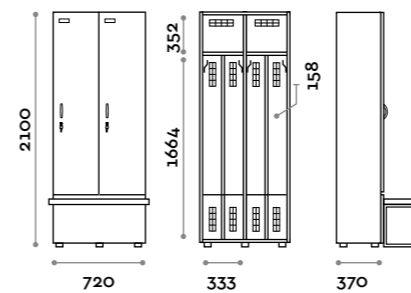

BANB76-23
Doppia colonna 2 ante per panca
Double column 1-tier locker,
2 doors, bench-version