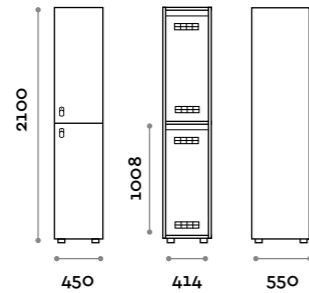

ANB02-23
Singola colonna 2 ante
Single column 2-tiers locker

ATRO2-23
Singola colonna 2 ante trapezoidali
Single column locker with 2 trapezoidal doors