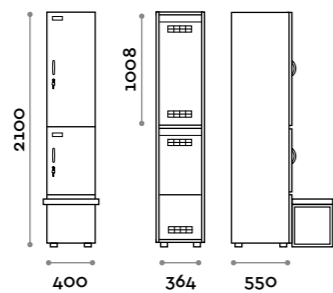

BANB35-23
Singola colonna 2 ante per panca
Single column 2-tiers locker,
bench-version