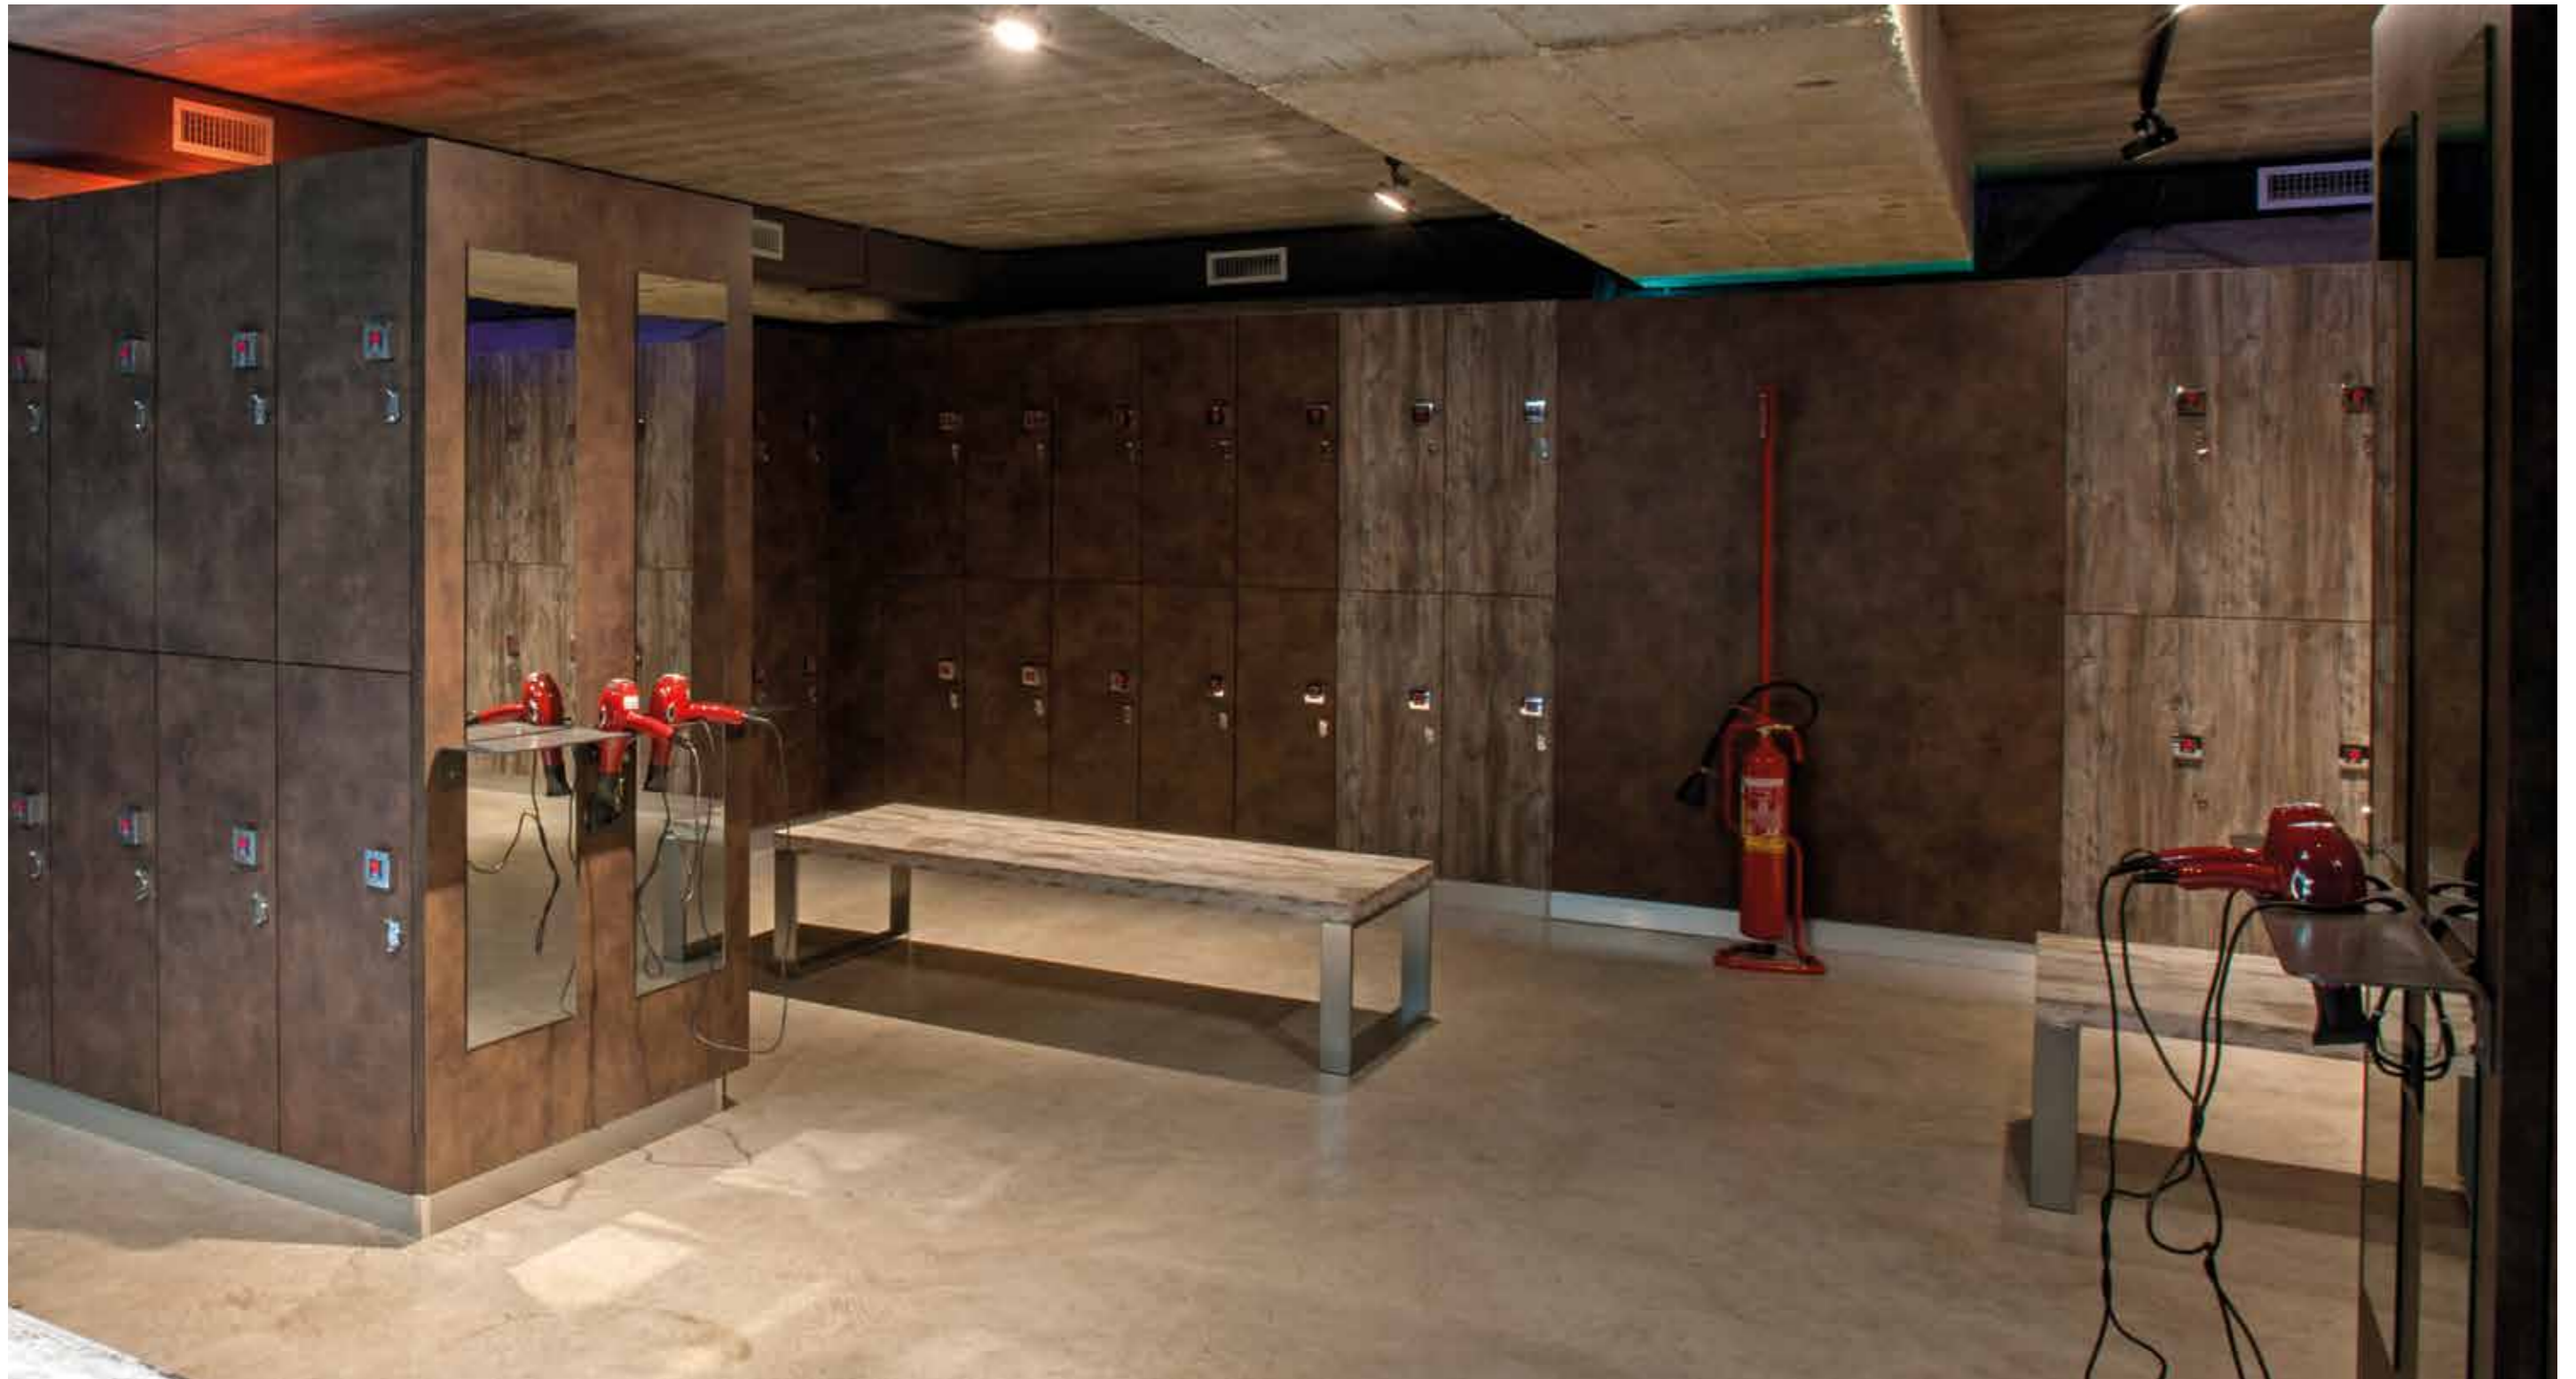

Sharp

Gora

location: Naples, Italy
project: arch. Massimo Giordano