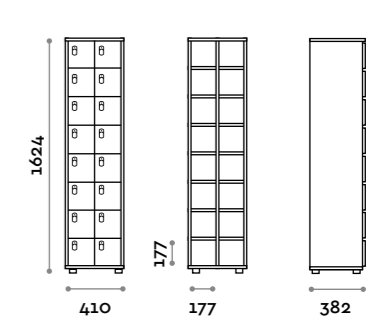

APV16
Portavalori 16 ante
Safe deposit locker with 16 doors