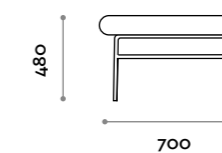

Voga

Sandareds

location: Sandared, Sweden
project: Fit Interiors

Panca con telaio in acciaio con trattamento in cataforesi antiruggine e verniciatura a polveri epossidiche, seduta in ecopelle ignifuga (certificazione UNI 9175 class 1M) trapuntata.

Bench with rustproof cataphoresis treatment steel structure, painted with epoxy powder, quilted seat in fireproof eco-leather (UNI 9175 class 1M certification).

Telaio / Frame

Acciaio verniciato
Painted steel

Black

41199
Gold

Seduta / Seat

Ecopelle standard
Standard eco-leather

THE SWATCH BOOK

VOGA

700

1500