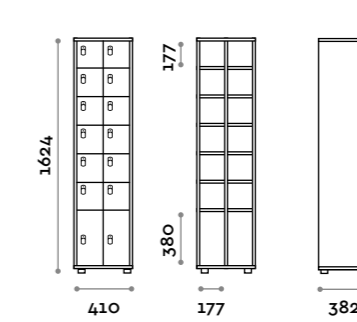

APV14
Portavalori 14 ante
Safe deposit locker with 14 doors