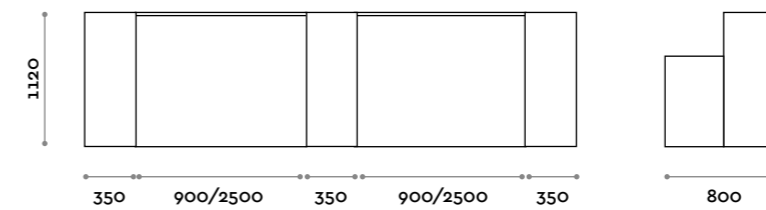

Piano di lavoro / Worktop

Finiture
Finishes