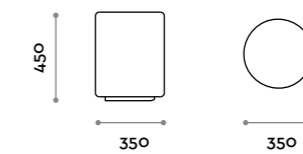

Harbour Club Chelsea

location: London, United Kingdom
project: Hadfield, Cawkwell, Davidson