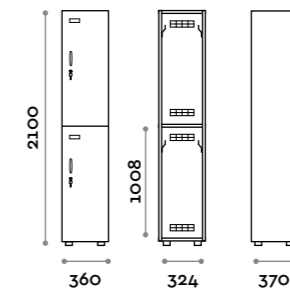

BANB52-23
Singola colonna 2 ante
Single column 2-tiers locker