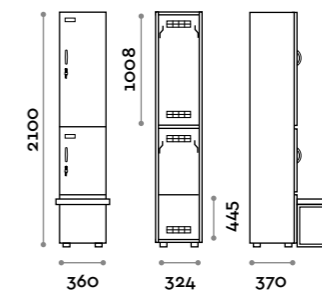

BANB55-23
Singola colonna 2 ante per panca
Single column 2-tiers locker,
bench-version