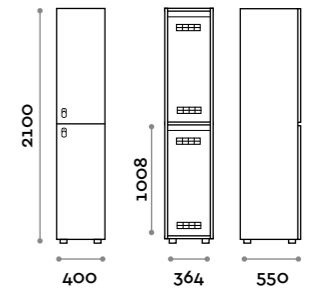

NEXT32-23
Singola colonna 2 ante
Single column 2-tiers locker