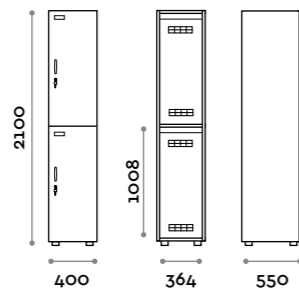

BANB32-23
Singola colonna 2 ante
Single column 2-tiers locker