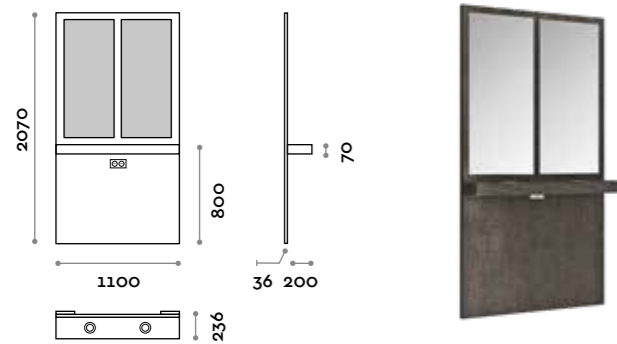

Wall hung vanity unit with 2 mirrors, shelf with 2 aluminium hairdryer slots, sockets fixed to the structure. Electrical components according to each destination countries' laws.

ACCSPES-24

Specchiera da appendere composta da due specchi e mensola con due boccole portaphon in alluminio