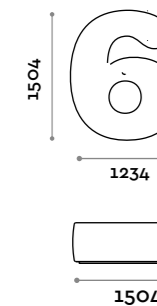

Numbers

> arch. Simone Micheli

Seduta a forma di numero con imbottitura e rivestimento in ecopelle ignifuga (certificazione UNI 9175 class 1IM).

Number shaped seat with upholstery and covering in fire-retardant eco-leather (certification UNI 9175 class 1IM).

Seduta / Seat

Ecopelle standard
Standard eco-leather

NUMBERS6

Luna

Seduta con piccolo schienale, imbottitura e rivestimento in ecopelle ignifuga (certificazione UNI 9175 class 1IM)

Circular seat with small backrest, upholstery and covering in fire-retardant eco-leather (UNI 9175 class 1IM certification).

Seduta / Seat

Ecopelle standard
Standard eco-leather

location: Borgo Valsugana, Italy
project: Fit Interiors