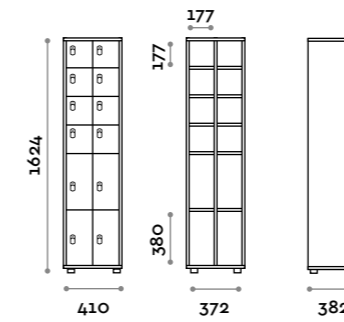

APV12
Portavalori 12 ante
Safe deposit locker with 12 doors