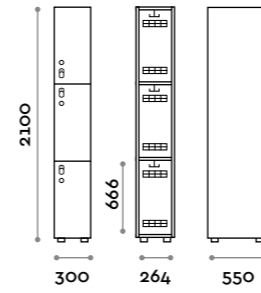

VANB33-23
Singola colonna 3 ante con gancio
Single column 3-tiers locker with hook