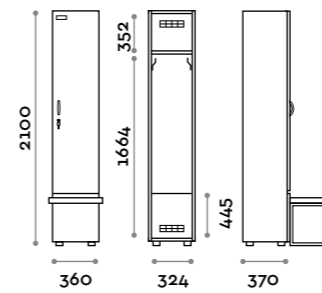

BANB54-23
Singola colonna 1 anta per panca
Single column 1-tier locker,
bench-version