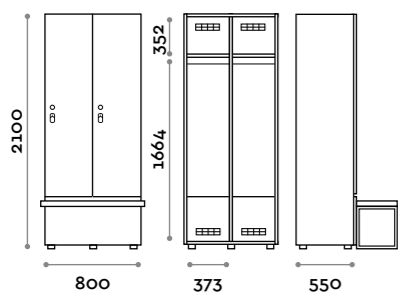

VANB44-23
Doppia colonna 2 ante per panca
Double column 2-tiers locker, bench version