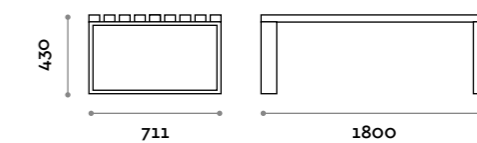

PSD180D

Panca doppia a doghe
Wooden slats bench, double-deep