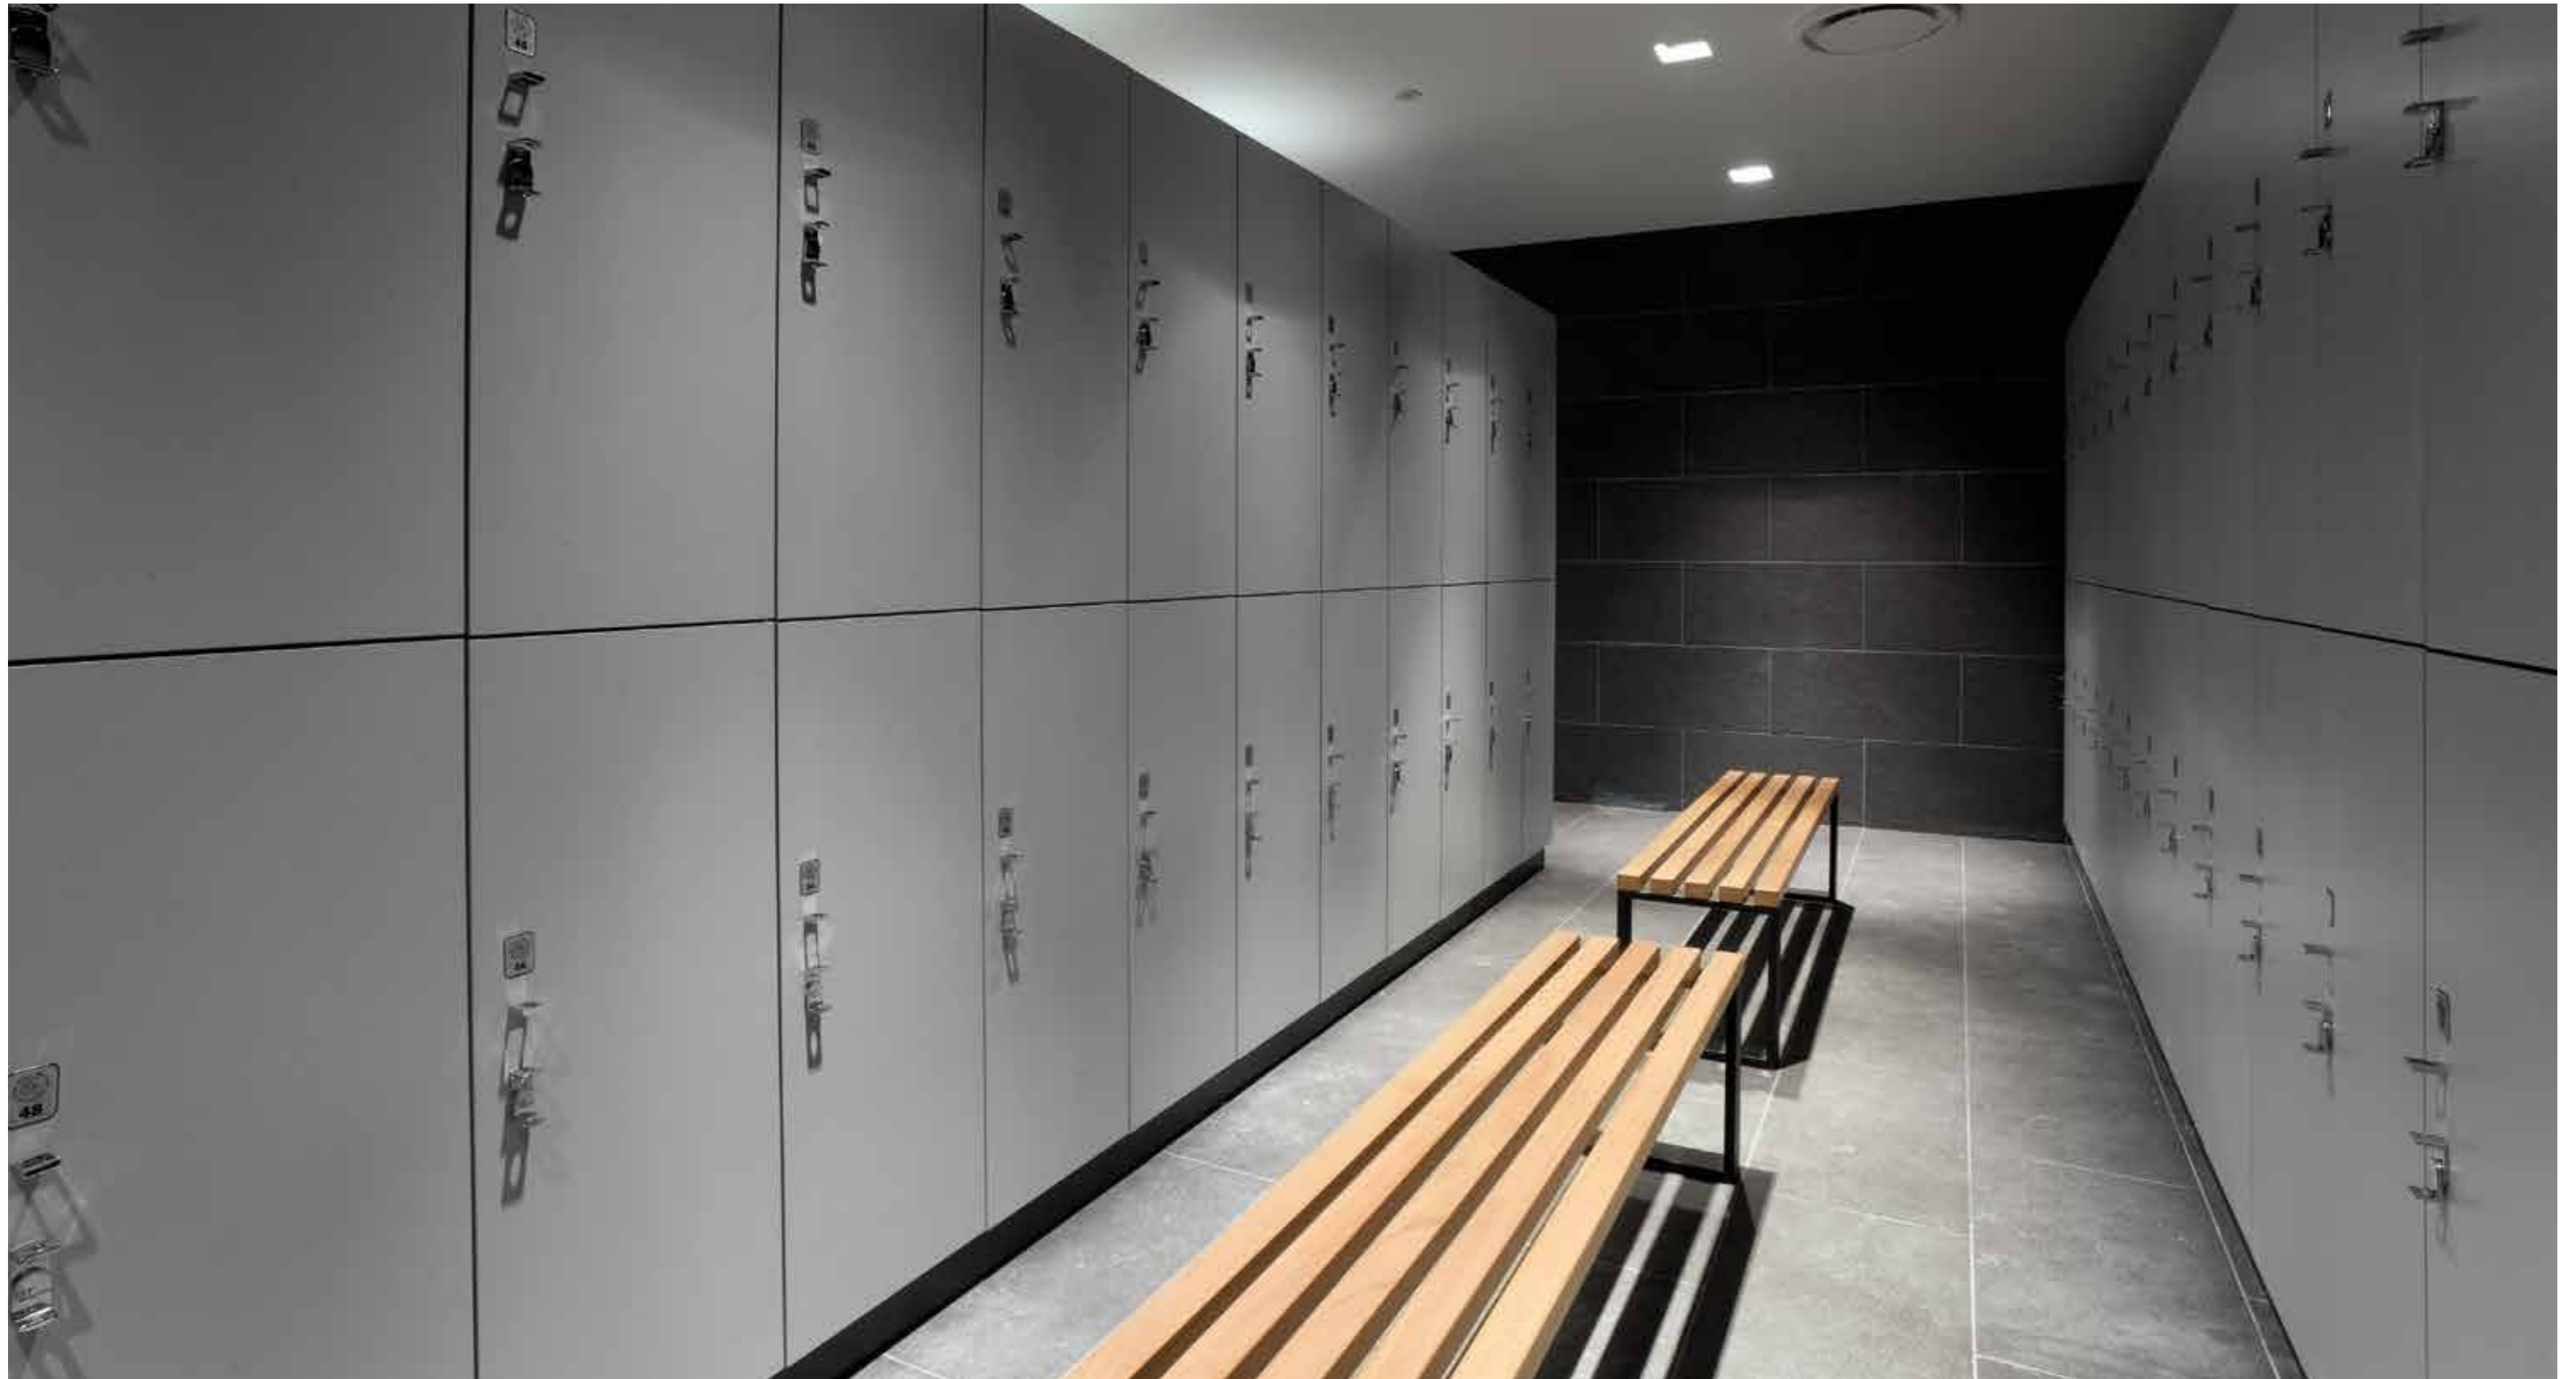

Diesel

location: Vicenza, Italy
project: Fit Interiors