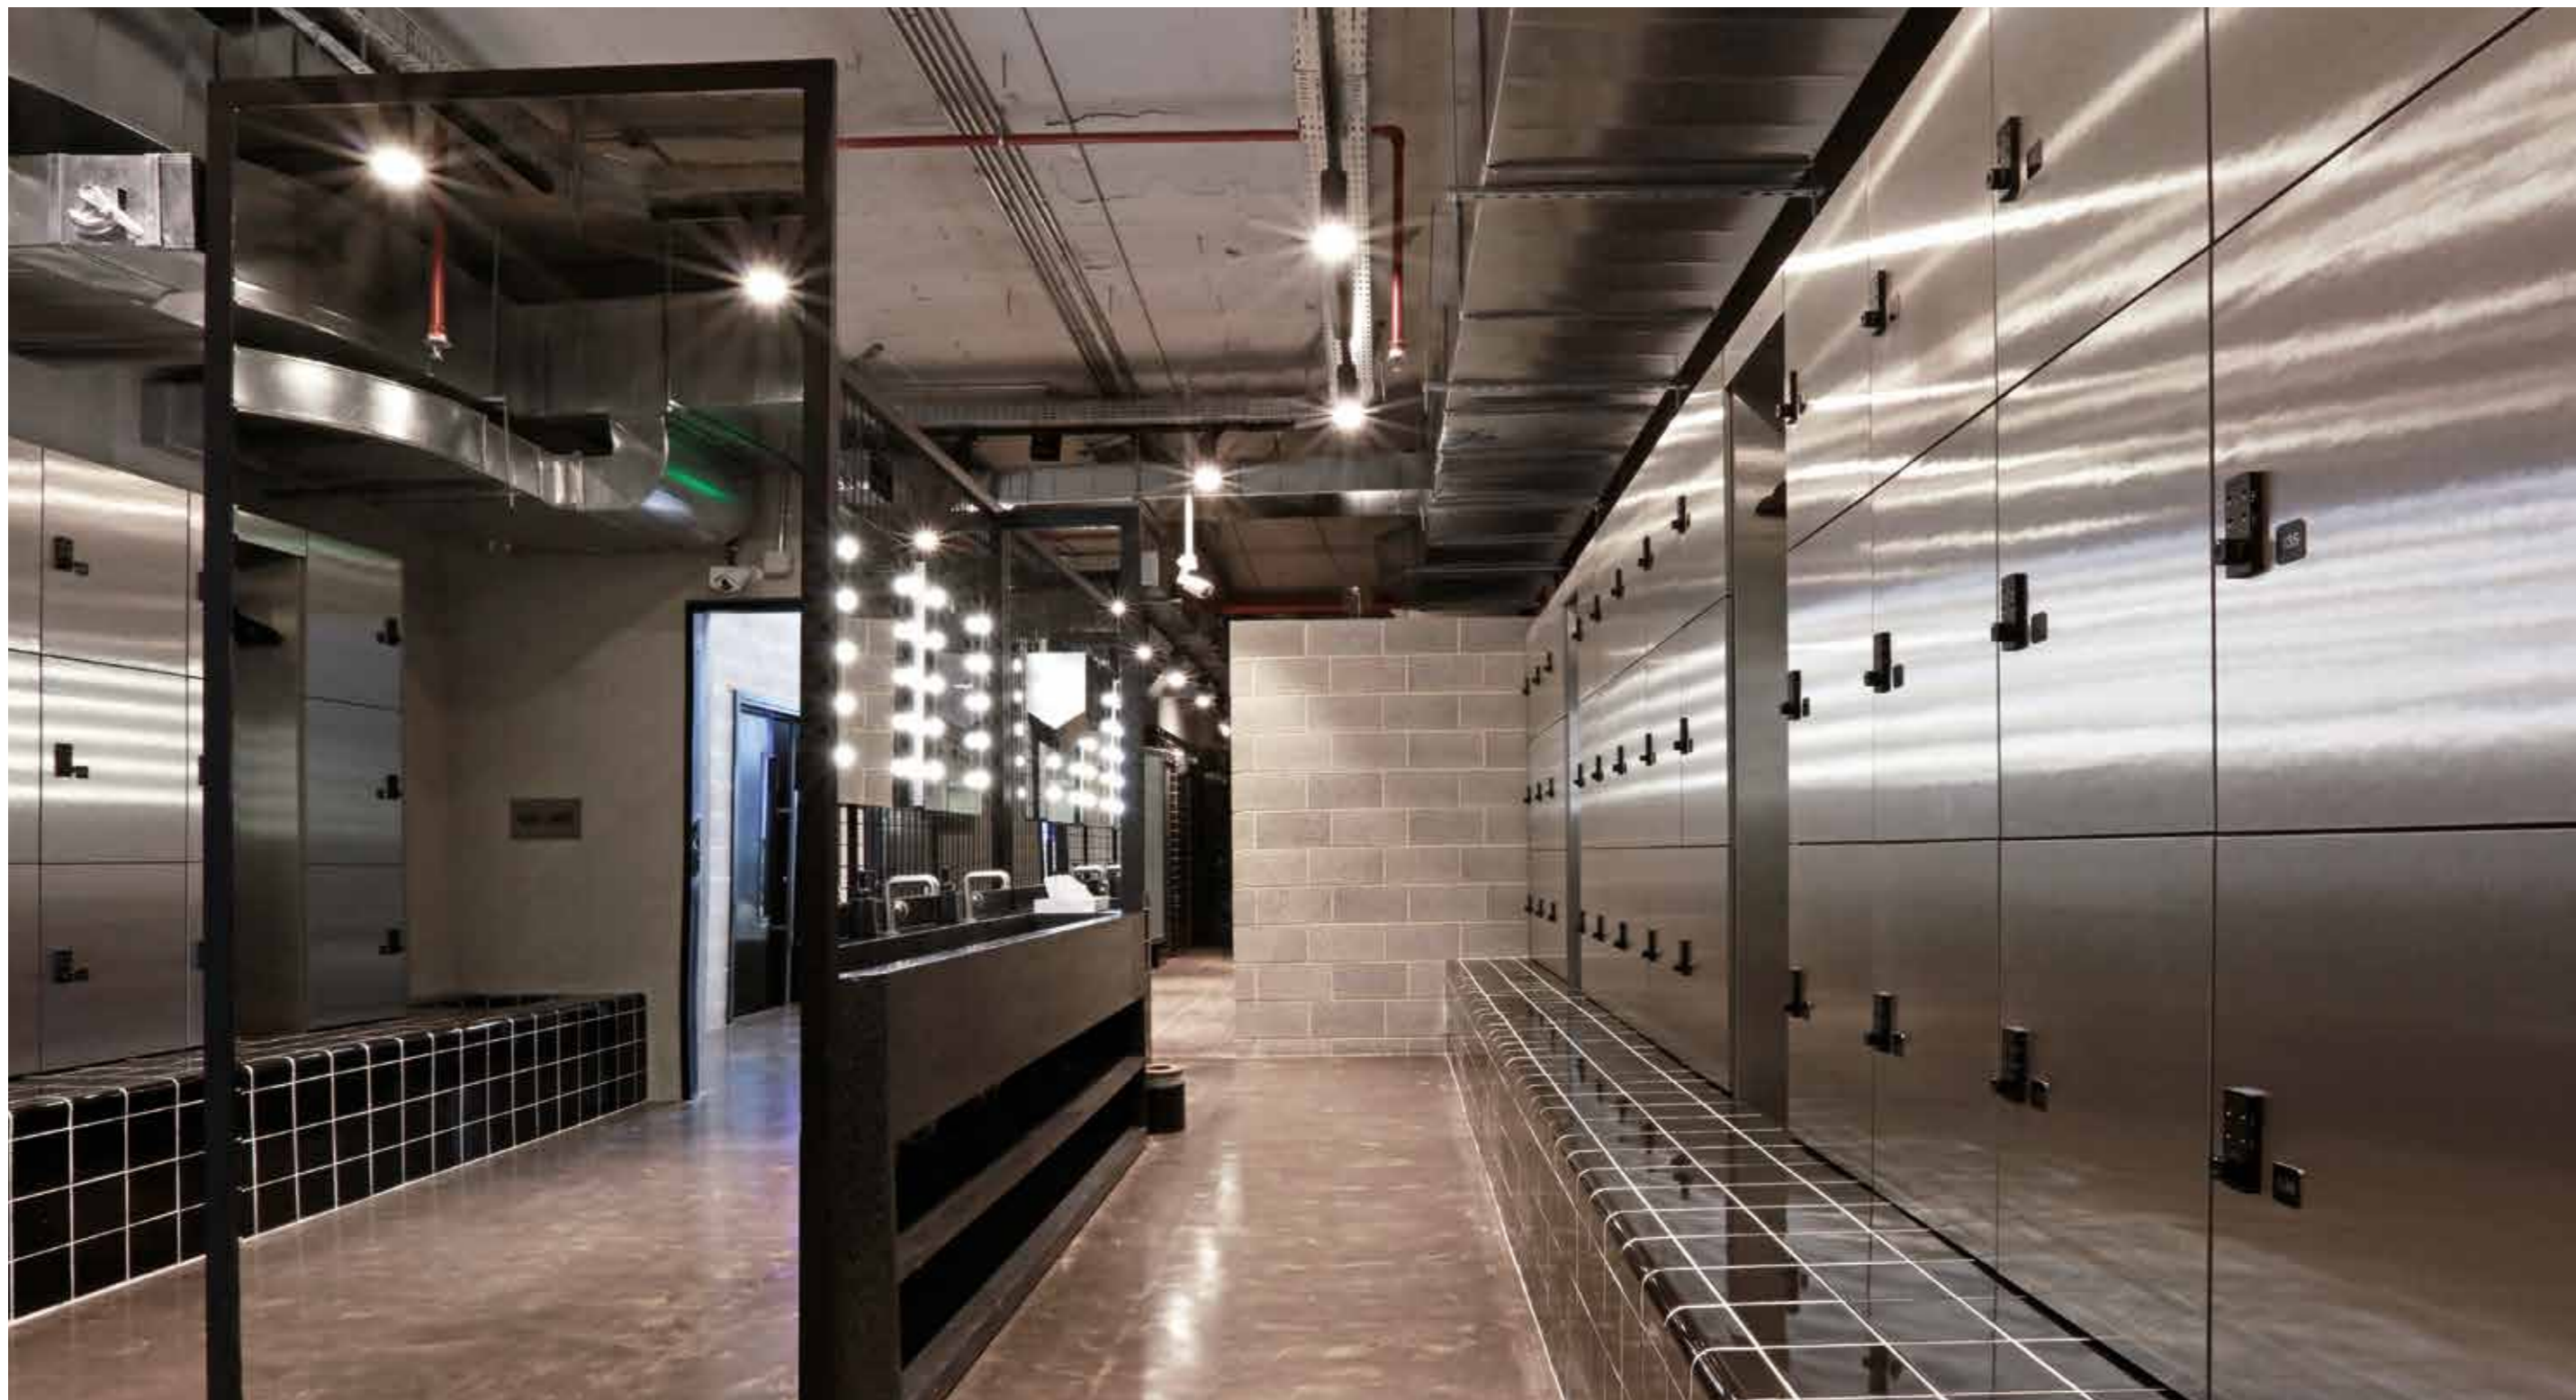

Next

1Rebel

location: Riyadh, Saudi Arabia
project: arch. Bilal Fayoumi/KSA, Shed Design/UK