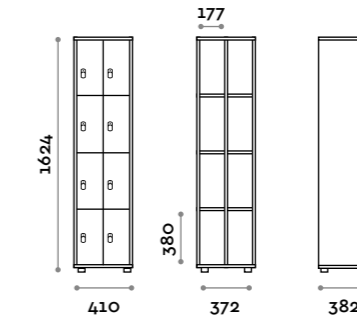

APV08
Portavalori 8 ante
Safe deposit locker with 8 doors