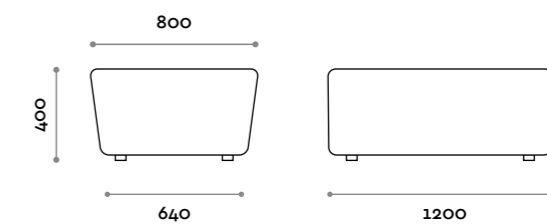

Seduta / Seat

Ecopelle standard
Standard eco-leather

LINGOTTO80S

LINGOTTO120S

Combo

Nemea

location: Naples, Italy
project: Studio AArchitetti Noorda Schiavon

Combo