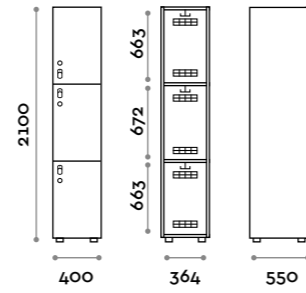

VANB323-23
Singola colonna 3 ante con gancio
Single column 3-tiers locker with hook