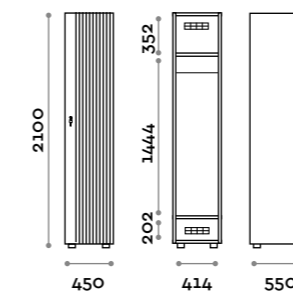

FUTWOOD31-23

Singola colonna 1 anta
Single column 1-tier locker