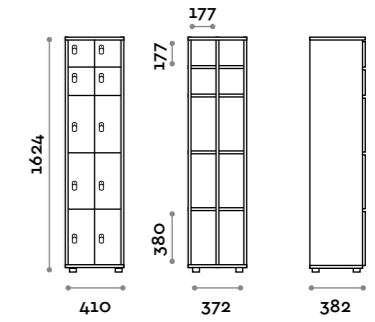

APV10
Portavalori 10 ante
Safe deposit locker with 10 doors