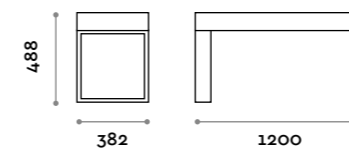

PSC120S

Panca singola con seduta imbottita in ecopelle
Single-deep eco-leather upholstered bench