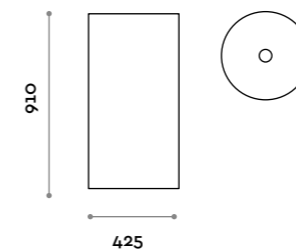

Block

Lavabo in ceramica, installazione a parete con piletta in ceramica a scarico libero

Wall-mounted ceramic washbasin with free discharge ceramic drain

Lavabo / Sink

Colori opachi
Matt colors

09
Bianco

BLOCK50

1 vasca
1 sink

BLOCK60

1 vasca
1 sink

BLOCK80

1 vasca
1 sink

BLOCK120

2 vasche
2 sinks

Miscelatori / Faucets

RUBIO1
Miscelatore monocomando soprapiano per lavabo, comando a leva.
Countertop lever mixer tap.

Pila

Lavabo centro stanza.
Free standing sink.

Lavabo / Sink

Colori opachi
Matt colors

Bianco
White

PILASF

Miscelatori / Faucets

RUBIO3
Miscelatore monocomando a parete con comando a leva, completo di parti da incasso.
Single lever built-in faucet for sink, complete with built-in parts.

RUBIO4
Miscelatore monocomando a parete su piastra con comando a leva, completo di parti da incasso.
Single lever built-in faucet for sink with cover, complete with built-in parts.