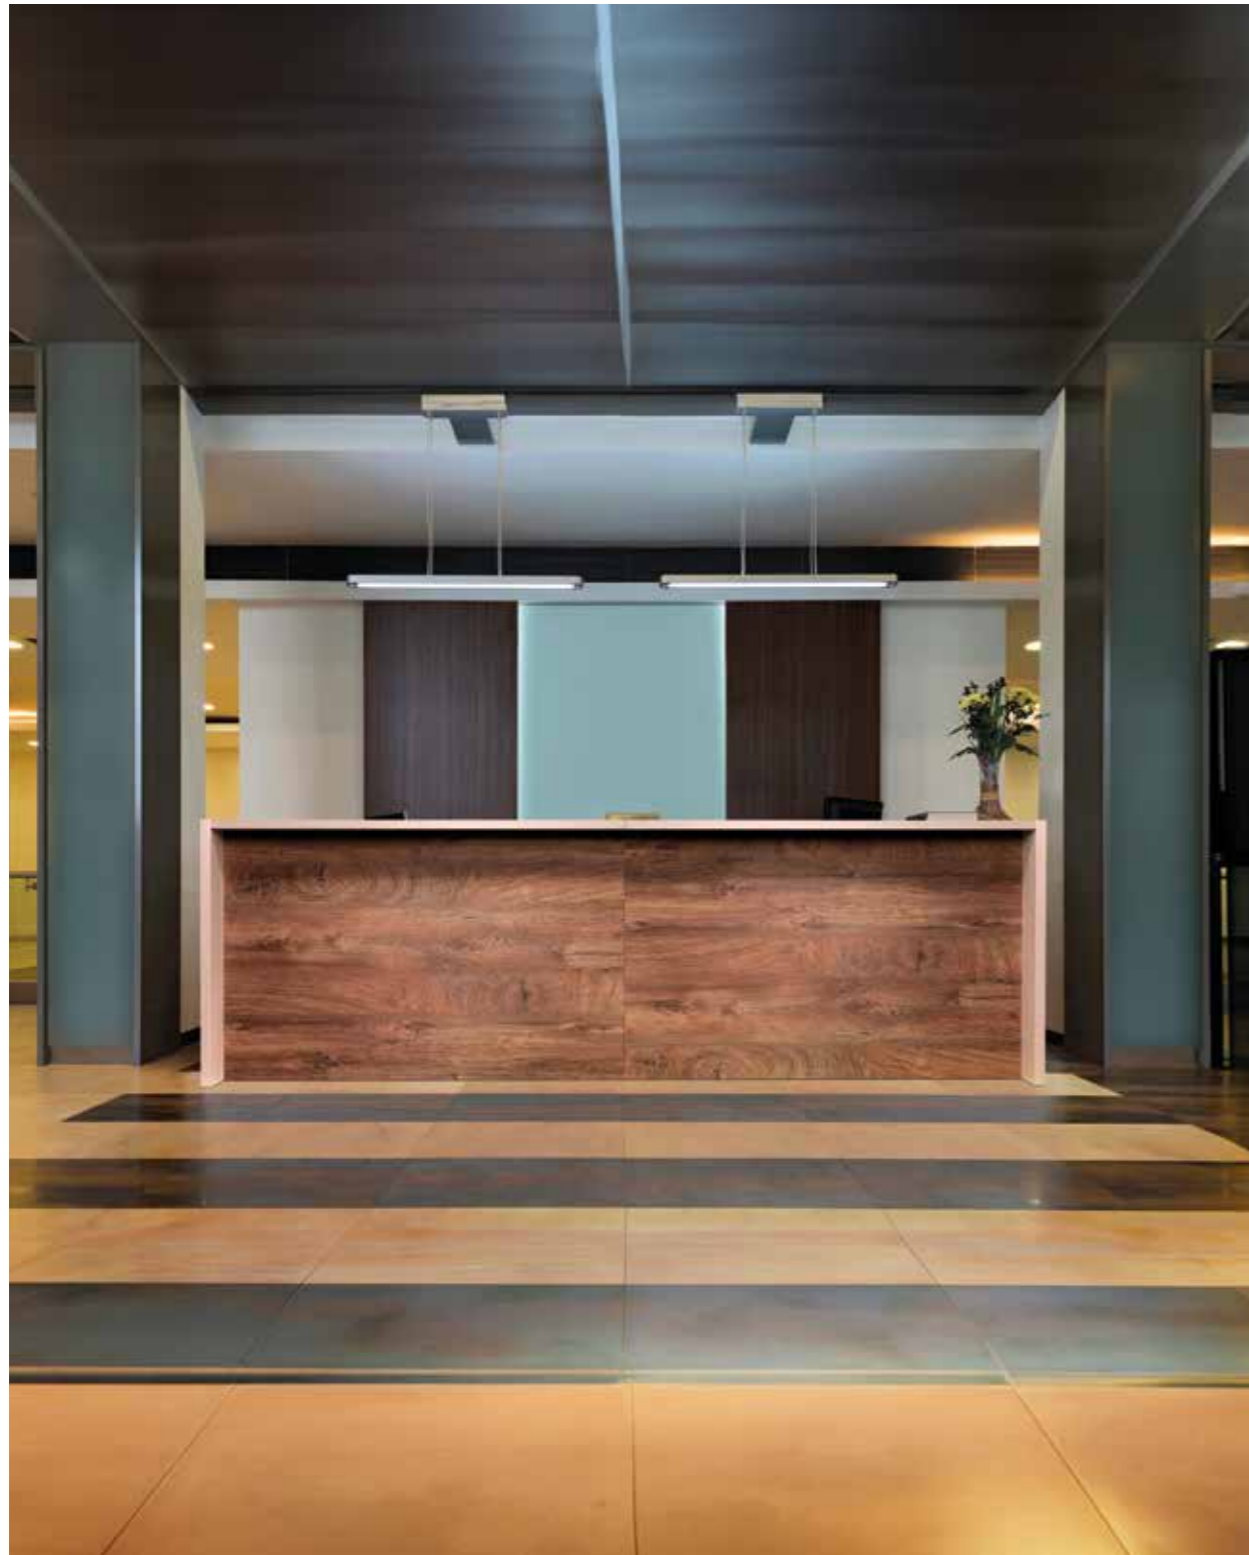

Bancone modulare in MFC con luci LED.

Modular counter made of MFC with LED lighting

Struttura / Structure

Finiture standard
Standard finishes

Piano di lavoro / Worktop

Finiture
Finishes

Alcune possibili combinazioni
Possible compositions