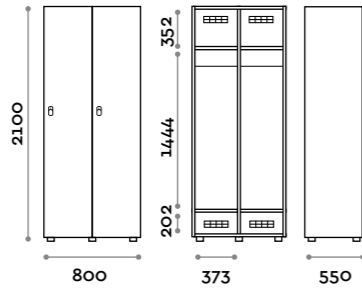

TANB41-23
Doppia colonna 2 ante
Double column 1-tier locker