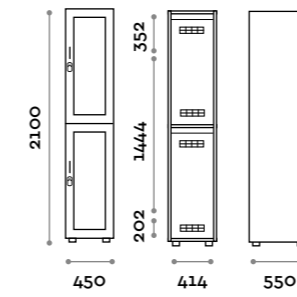

IND02-23

Singola colonna 2 ante
Single column locker with 2 framed door