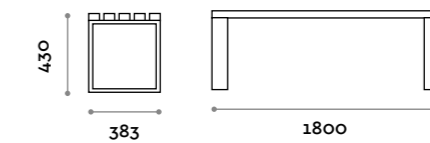

Telaio / Frame
Acciaio verniciato
Painted steel

Seduta / Seat

Doghe in legno massello
Slats in solid ash wood

PSD120S

Panca singola a doghe
Wooden slats bench, single-deep

PSD180S

Panca singola a doghe
Wooden slats bench, single-deep