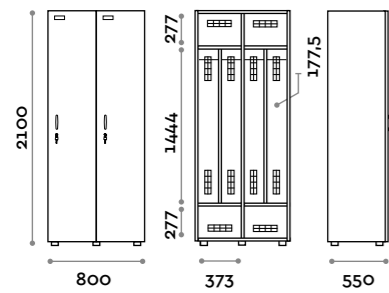

BANB43-23
Doppia colonna 2 ante
Double column 1-tier locker, 2 doors