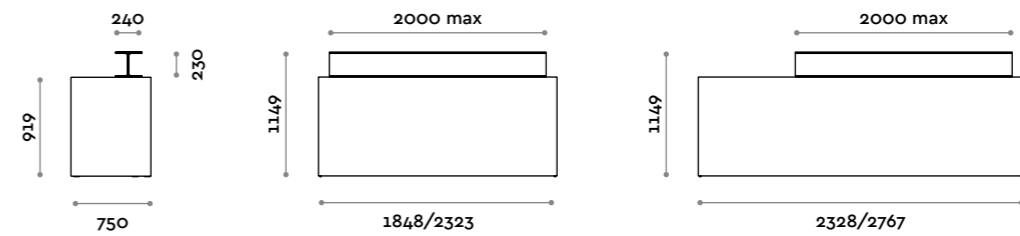

Metropolis

> Alberto Manzoni

location: Teramo, Italy
project: arch. Alejandro Bozzi

Bancone realizzato con struttura e piano lavoro in nobilitato da 36 mm rivestito in laminato. Bancalina decorativa composta da trave HEA in ferro (lunghezza max 2000 mm).

Reception counter with laminated and MFC structure 36 mm thickness, with central top consisting of iron HEA beam (max. length 2000 mm).

Struttura e piano di lavoro / Structure and worktop

Finiture standard
Standard finishes

Top / Top

Ferro
Iron