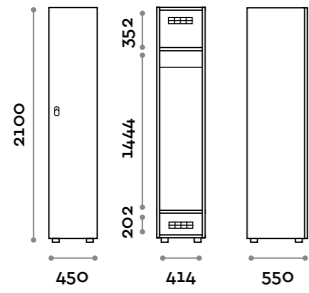

ANB03-23
Singola colonna 2 ante a "L"
Single column locker with 2 L-shaped doors

Atelier

ANB01-23
Singola colonna 1 ante
Single column 1-tier locker