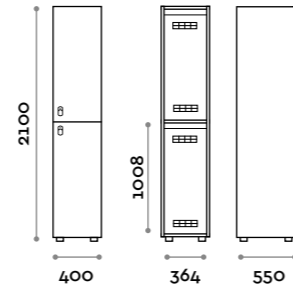

TANB32-23
Singola colonna 2 ante
Single column 2-tiers locker