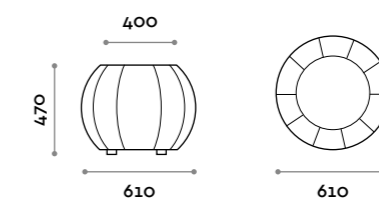

Bingo

Planet Wellness Village

location: Lugano, Switzerland
project: arch. Silvia Giannini, Studio RAL3020

Pouf rotondo con cuciture a vista in ecopelle ignifuga
(certificazione UNI 9175 class 1M).

Round pouf with visible stitching in fire-retardant eco-leather
(certification UNI 9175 class 1M).

Seduta / Seat

Ecopelle standard
Standard eco-leather

BINGO