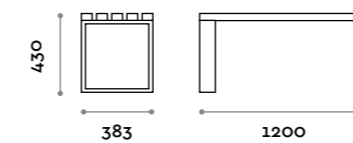

Telaio / Frame
Acciaio verniciato
Painted steel

Seduta / Seat

Doghe in legno massello
Slats in solid ash wood

PSD120S

Panca singola a doghe
Wooden slats bench, single-deep

PSD180S

Panca singola a doghe
Wooden slats bench, single-deep