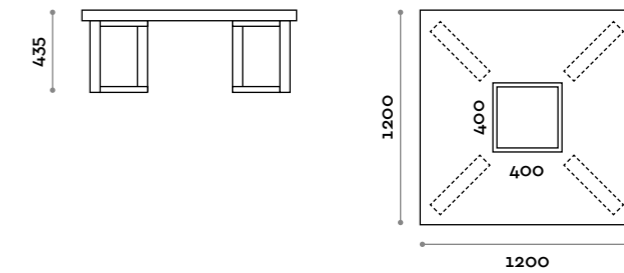

PQM20120

Panca quadrata in MDF e laminato
con porta vaso quadrato
Square bench in MDF and laminate
with square vase

Panka

Easy Fit

location: Fiumicino, Italy
project: Spaceplanners

Telaio / Frame
Acciaio verniciato
Painted steel