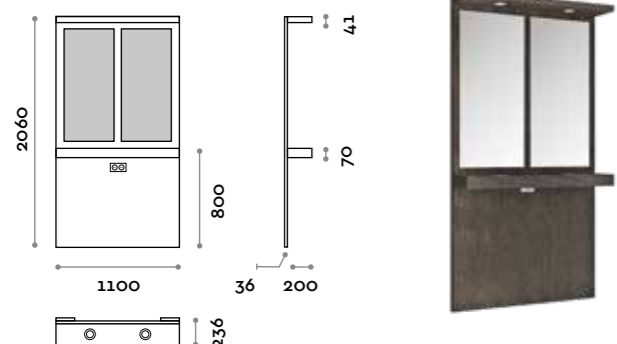

ACCSPPT-24V

Indigo Fitness Club

location: Zurich, Switzerland
project: Fit Interiors