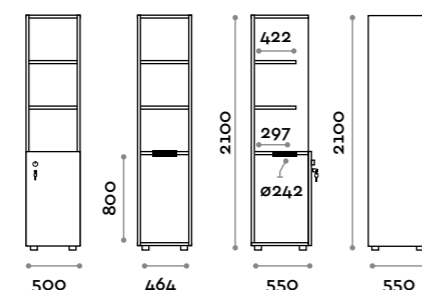

G Club

location: Milan, Italy
project: arch. Paola Giambelli / Fit Interiors

Elementi accessori per armadi Accessories for lockers

Numeri / Numbers

Inclusi / Included

Numero su adesivo piccolo resinato, con logo Fit Interiors (40x40 mm)
Small number in PVC with Fit Interiors logo (40x40 mm)