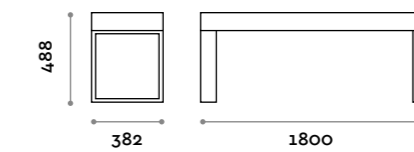

PSC180S

Panca singola con seduta imbottita in ecopelle
Single-deep eco-leather upholstered bench